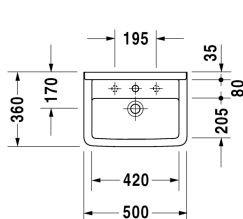

Washbasin # 0300500000

| < 500 mm > |

Washbasin	Dimension	Weight	Order number
with overflow, with tap platform, underneath glazed, 500 mm			
<b>Colors</b>			
00 White Alpin			
<b>Variant</b>			
●	500 x 360 mm	14.100 kg	0300500000
Sanitary ceramics with the special WonderGliss surface finish will remain clean and attractive-looking for a long time to come. When ordering WonderGliss please add a "1" as eleventh digit to the model number.			
<b>Suitable products</b>			
Semi pedestal for # 030050, 075045, 030160, 030155, 030750, 165 x 240 mm	165 x 240 mm		086517

All drawings contain the necessary measurements which are subject to standard tolerances. Exact measurements, in particular for customised installation scenarios, can only be taken from the finished ceramic piece.