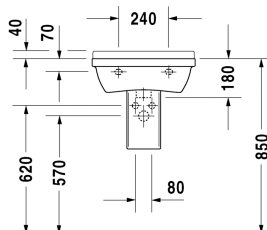

Washbasin # 0300500000

| < 500 mm > |

Washbasin	Dimension	Weight	Order number
with overflow, with tap platform, underneath glazed, 500 mm			
<b>Colors</b>			
00 White Alpin			
<b>Variant</b>			
●	500 x 360 mm	14.100 kg	0300500000
Sanitary ceramics with the special WonderGliss surface finish will remain clean and attractive-looking for a long time to come. When ordering WonderGliss please add a "1" as eleventh digit to the model number.			
<b>Suitable products</b>			
Semi pedestal for # 030050, 075045, 030160, 030155, 030750, 165 x 240 mm	165 x 240 mm		086517

All drawings contain the necessary measurements which are subject to standard tolerances. Exact measurements, in particular for customised installation scenarios, can only be taken from the finished ceramic piece.