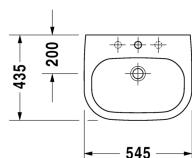

Vanity basin # 0337540000

| < 545 mm > |

Vanity basin	Dimension	Weight	Order number
countertop basin, with overflow, with tap platform, 545 mm			
Colors			
00 White Alpin			
Variant			
●	545 x 435 mm	11.400 kg	0337540000
Suitable products			
Vanity unit wall-mounted 1 pull-out compartment, countertop including one cut-out, for 1 vanity basin central, 800 x 550 mm	800 x 550 mm		KT6794
Vanity unit wall-mounted 1 pull-out compartment, countertop including one cut-out, for 1 vanity basin central, 1000 x 550 mm	1000 x 550 mm		KT6795
Vanity unit wall-mounted 1 pull-out compartment, countertop including one cut-out, for 1 vanity basin central, 1200 x 550 mm	1200 x 550 mm		KT6796
Vanity unit wall-mounted 2 pull-out compartments, 1 countertop with one cut-out or two cut-outs, for 1 or 2 vanity basin(s), 1400 x 550 mm	1400 x 550 mm		KT6797 B/L/R
Vanity unit wall-mounted 2 drawers, upper drawer including cut-out for siphon and siphon cover, countertop including one cut-out, for 1 vanity basin central, 800 x 550 mm	800 x 550 mm		KT6754
Vanity unit wall-mounted 2 drawers, upper drawer including cut-out for siphon and siphon cover, countertop including one cut-out, for 1 vanity basin central, 1000 x 550 mm	1000 x 550 mm		KT6755
Vanity unit wall-mounted 2 drawers, upper drawer including cut-out for siphon and siphon cover, countertop including one cut-out, for 1 vanity basin central, 1200 x 550 mm	1200 x 550 mm		KT6756
Vanity unit wall-mounted 4 drawers, drawer beneath basin including cut-out for siphon and siphon cover, 1 countertop with one cut-out or two cut-outs, for 1 or 2 vanity basin(s), 1400 x 550 mm	1400 x 550 mm		KT6757 B/L/R
Vanity unit for console compact 1 pull-out compartment, compartment consists of glass dividers and 2 boxes (small/large), 700 x 478 mm	700 x 478 mm		XL5401