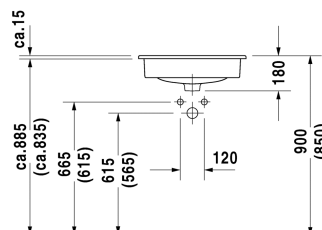

Vanity basin # 0337540000

| < 545 mm > |

Vanity basin	Dimension	Weight	Order number
countertop basin, with overflow, with tap platform, 545 mm			
Colors			
00 White Alpin			
Variant			
●	545 x 435 mm	11.400 kg	0337540000
Suitable products			
Vanity unit wall-mounted 1 pull-out compartment, countertop including one cut-out, for 1 vanity basin central, 800 x 550 mm	800 x 550 mm		KT6794
Vanity unit wall-mounted 1 pull-out compartment, countertop including one cut-out, for 1 vanity basin central, 1000 x 550 mm	1000 x 550 mm		KT6795
Vanity unit wall-mounted 1 pull-out compartment, countertop including one cut-out, for 1 vanity basin central, 1200 x 550 mm	1200 x 550 mm		KT6796
Vanity unit wall-mounted 2 pull-out compartments, 1 countertop with one cut-out or two cut-outs, for 1 or 2 vanity basin(s), 1400 x 550 mm	1400 x 550 mm		KT6797 B/L/R
Vanity unit wall-mounted 2 drawers, upper drawer including cut-out for siphon and siphon cover, countertop including one cut-out, for 1 vanity basin central, 800 x 550 mm	800 x 550 mm		KT6754
Vanity unit wall-mounted 2 drawers, upper drawer including cut-out for siphon and siphon cover, countertop including one cut-out, for 1 vanity basin central, 1000 x 550 mm	1000 x 550 mm		KT6755
Vanity unit wall-mounted 2 drawers, upper drawer including cut-out for siphon and siphon cover, countertop including one cut-out, for 1 vanity basin central, 1200 x 550 mm	1200 x 550 mm		KT6756
Vanity unit wall-mounted 4 drawers, drawer beneath basin including cut-out for siphon and siphon cover, 1 countertop with one cut-out or two cut-outs, for 1 or 2 vanity basin(s), 1400 x 550 mm	1400 x 550 mm		KT6757 B/L/R
Vanity unit for console compact 1 pull-out compartment, compartment consists of glass dividers and 2 boxes (small/large), 700 x 478 mm	700 x 478 mm		XL5401