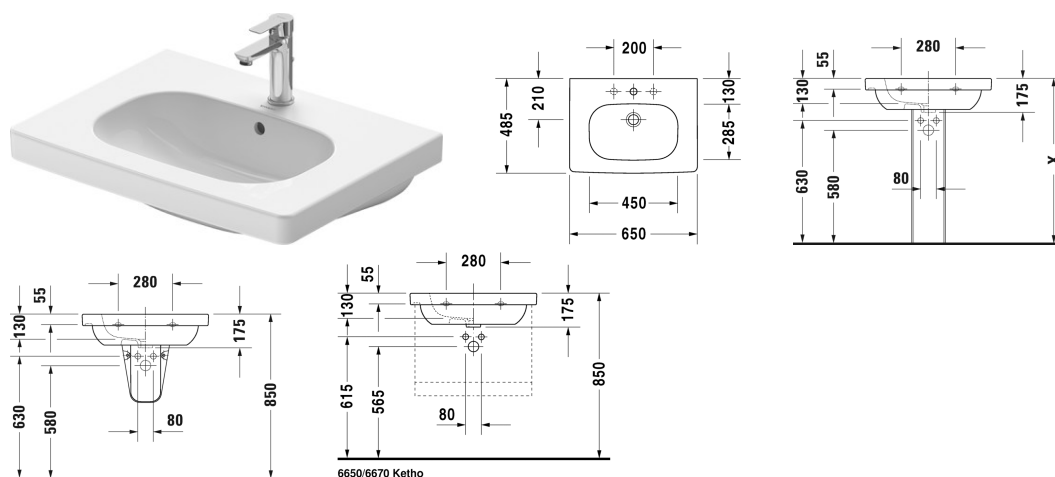

D-Code Washbasin, furniture washbasin # 03426500002

| < 650 mm > |

Washbasin, furniture washbasin	Dimension	Weight	Order number
with overflow, with tap platform, underneath glazed, 650 mm			
Colors			
00 White Alpin			
Variant			
●	650 x 485 mm	20.100 kilogram	03426500002
Accessory			
Towel rail square tube 14 mm, for washbasin # 034265	604 mm	0.400 kilogram	003032
Space saving siphon	1 1/4" mm	0.400 kilogram	005076
Suitable products			
Siphon cover for # 231065, 231060, 231055, 034265, 034285, 034210, 034812,			085718
Pedestal for # 231065, 231060, 231055, 034265, 034285, 034210, 034812,			086327
Vanity unit wall-mounted 1 pull-out compartment, for D-Code # 034265, 600 x 455 mm	600 x 455 mm		KT6670
Vanity unit wall-mounted 2 drawers, upper drawer including cut-out for siphon and siphon cover, for D-Code # 034265, 600 x 455 mm	600 x 455 mm		KT6650
Vanity unit wall-mounted 1 pull-out compartment, for D-Code # 034265, 600 x 453 mm	600 x 453 mm		DS6383
Vanity unit wall-mounted 2 drawers, upper drawer including cut-out for siphon and siphon cover, for D-Code # 034265, 600 x 453 mm	600 x 453 mm		DS6483