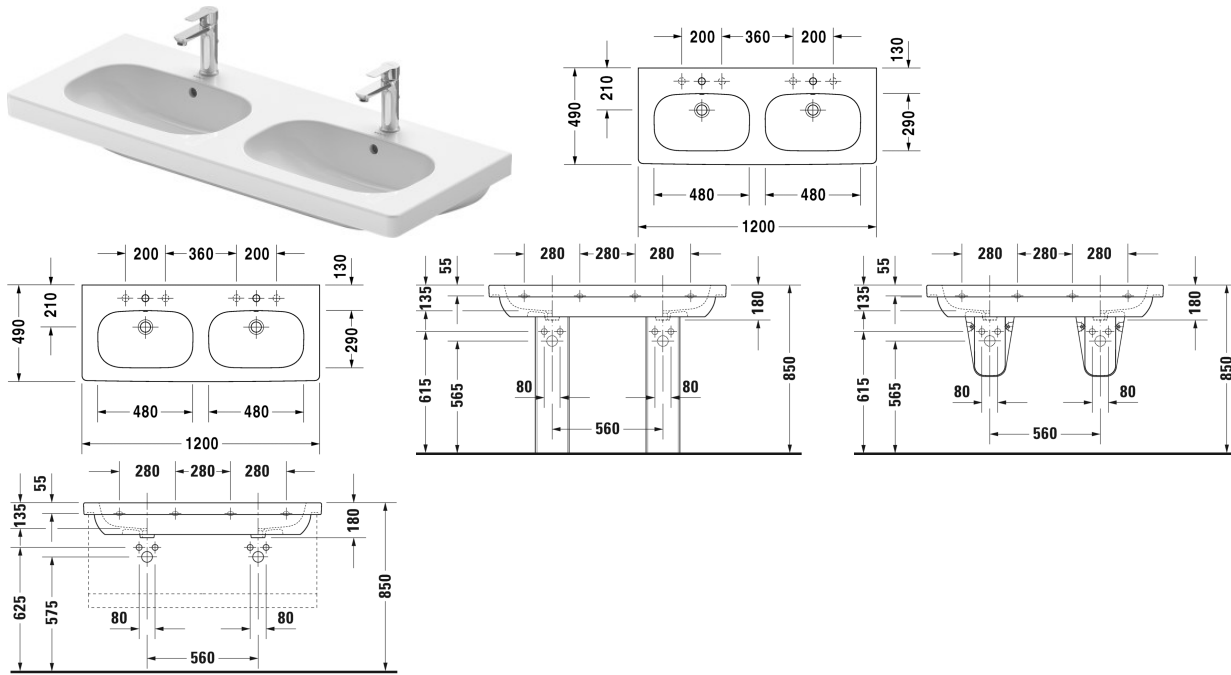

D-Code Double washbasin, double furniture washbasin # 03481200002

|< 1200 mm >|

6649/6669 Ketho

Double washbasin, double furniture washbasin	Dimension	Weight	Order number
with overflow, with tap platform, underneath glazed, 1200 mm			
Colors			
00 White Alpin			
Variant			
●	1200 x 490 mm	36.100 kilogram	03481200002
Infobox			
For mounting ceramics larger than 1200mm two sets of fixings #6951000000 are required			
Accessory			
Towel rail square tube 14 mm	1150 mm	0.800 kilogram	003033
Space saving siphon	1 1/4" mm	0.400 kilogram	005076
Suitable products			
Siphon cover for # 231065, 231060, 231055, 034265, 034285, 034210, 034812,			085718
Pedestal for # 231065, 231060, 231055, 034265, 034285, 034210, 034812,			086327