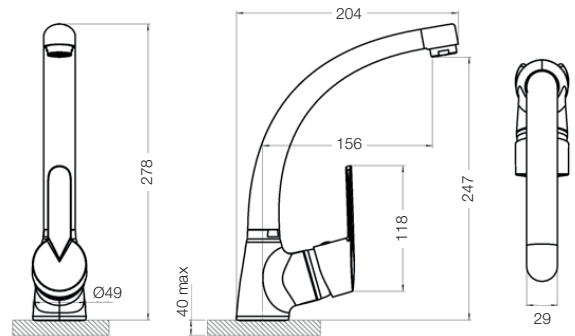

S12 Single Lever Mono Sink Mixer

4S1259

Finish	Chrome
Operating Pressure	Low
Min Operating Pressure	0.1 Bar
Max Operating Pressure	6 Bar
Supplied with Metal Backnut	Yes
10 Year Guarantee	Yes
Dimensions	