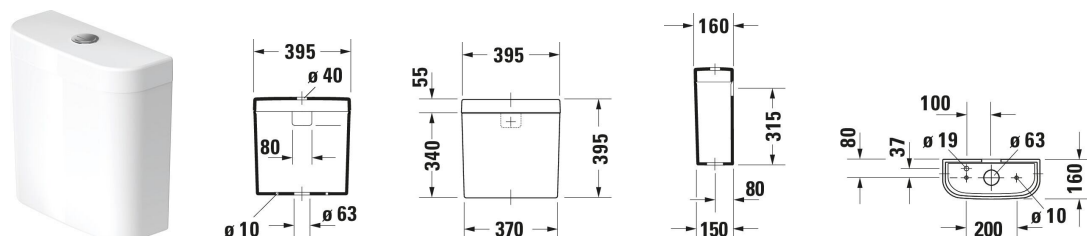

Happy D.2 Cistern # 0934100005 / 0934100085

| < 395 mm > |

Cistern	Dimension	Weight	Order number
Water connection position: Bottom left 3/8", Surface of push button: Chrome			
Colors			
00 White High Gloss			
Variant			
<ul style="list-style-type: none"> White High Gloss, Flush water quantity: 6/3 l, Incl. mechanism, Dual Flush, Flush operation position: Top, Unified Water Label (UWL) Class: 2 	395x160 mm	13.000 kg	0934100005
<ul style="list-style-type: none"> White High Gloss, Flush water quantity: 4,5/3 l, Incl. mechanism, Dual Flush, Unified Water Label (UWL) Class: 1 	395x160 mm	13.000 kg	0934100085
Sanitary ceramics with the special WonderGliss surface finish will remain clean and attractive-looking for a long time to come. When ordering WonderGliss please add a "1" as eleventh digit to the model number.			
Suitable products			
Toilet close-coupled Washdown model, Flushing rim: Closed, Outlet drain: horizontal, vertical, Position outlet: Back, Incl. cistern: No, Flush principle: ousting, For bowl mounted cistern, Length adjustable, Incl. mounting material, Unified Water Label (UWL) Class: 1, 365 x 630 mm			213409