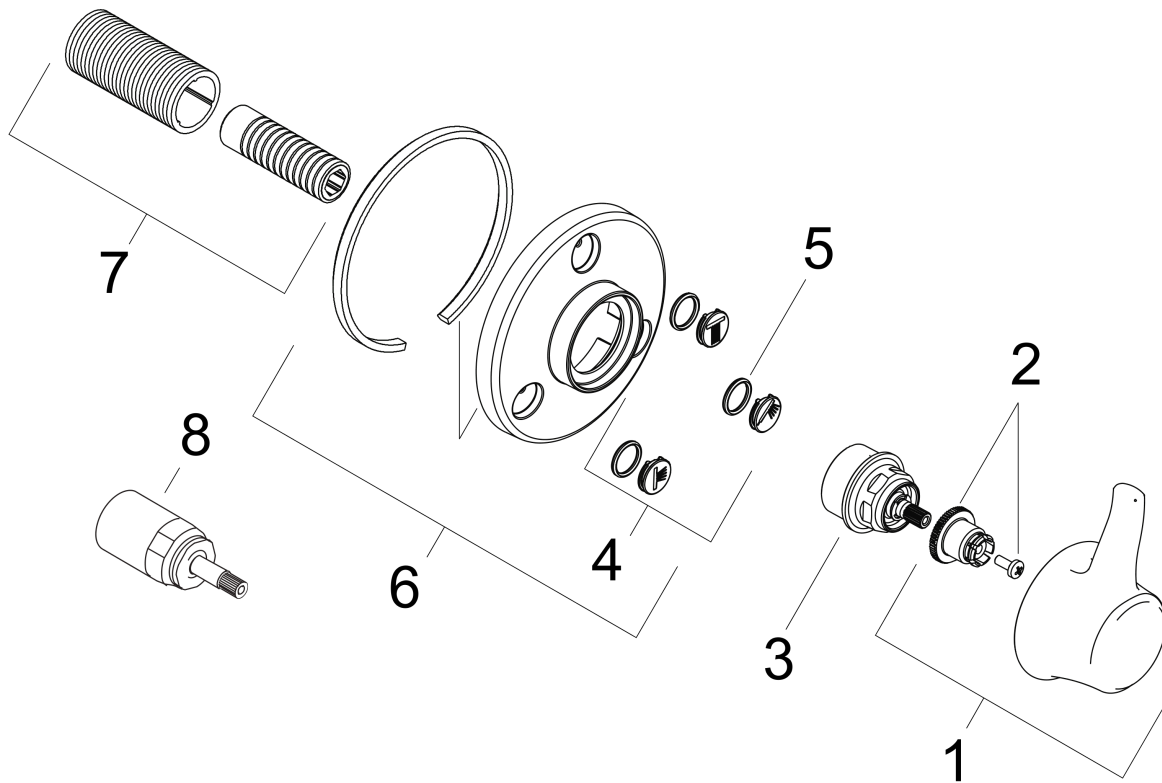

Trio/ Quattro Classic shut-off/ diverter valve for concealed installation
 Surfaces: Article Number: 15934000

Exploded Drawing

Year of production: 05/10 - 12/14

Trio/ Quattro Classic shut-off/ diverter valve for concealed installation

Surfaces: Article Number: **15934000**

Spare part list

Year of production: **05/10 - 12/14**

Pos.	Description	Article Number	PC	PU
1	handle	95650000	12	1
2	handle fixing set	94184000	2	1
3	nut	98677000	8	1
4	set of symbols	95238000	7	1
5	O-ring 13x2	98128000	1	1
6	escutcheon	95649000	11	1
7	fixing set	96392000	8	1
8	extension 25 mm	96370000	98	1