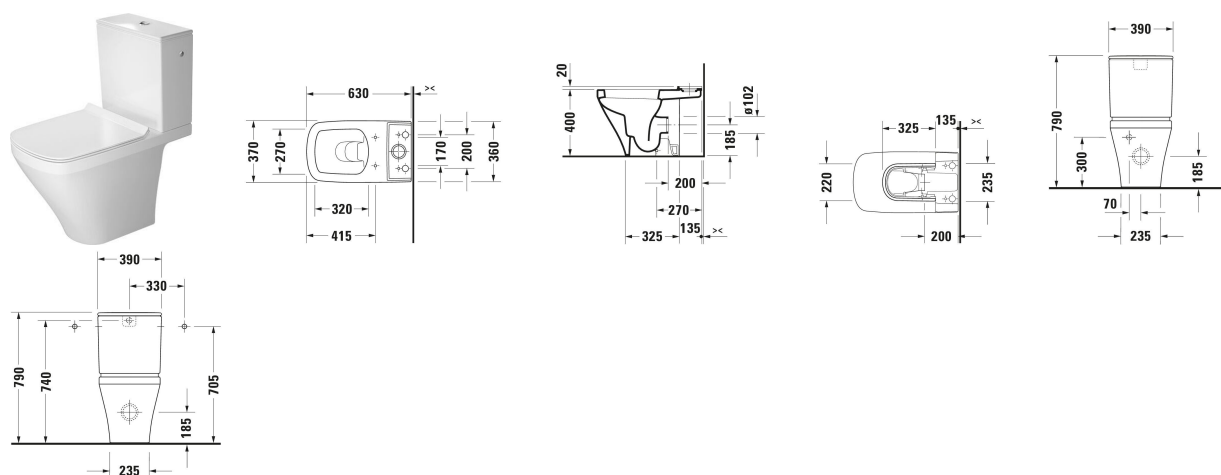

DuraStyle Toilet close-coupled # 216209..00 / 216209..00

| < 370 mm > |

Toilet close-coupled	Dimension	Weight	Order number
Washdown model, Flushing rim: Closed, Outlet drain: horizontal, Position outlet: Back, Incl. cistern: No, Flush principle: ousting, For bowl mounted cistern, Incl. mounting material, Unified Water Label (UWL) Class: 1			
Colors			
00 White High Gloss 20 White High Gloss, HygieneGlaze			
Variant			
♦ White High Gloss, Flush water quantity: 4,5 l	370x630 mm	41.300 kg	216209..00
♦ White High Gloss, HygieneGlaze, Flush water quantity: 4,5 l	370x630 mm	41.300 kg	216209..00
Sanitary ceramics with the special WonderGliss surface finish will remain clean and attractive-looking for a long time to come. When ordering WonderGliss please add a "1" as eleventh digit to the model number.			
Suitable products			
Toilet seat Soft-closing: No, Hinge material: Stainless steel, 359 x 423 mm	359 x 423 mm		006371
Toilet seat Soft-closing: Yes, Removable Seat, Hinge material: Stainless steel, 359 x 433 mm	359 x 433 mm		006379
Cistern Dual Flush, Water connection position: Right, Left 3/8", Surface of push button: Chrome, 390 x 170 mm	390 x 170 mm		093500
Cistern Dual Flush, Water connection position: Bottom left 3/8", Surface of push button: Chrome, Concealed connection, 390 x 170 mm	390 x 170 mm		093510

All drawings contain the necessary measurements which are subject to standard tolerances. They are stated in mm and are non-binding.

DuraStyle Toilet close-coupled # 216209..00 / 216209..00

|< 370 mm >|

Exact measurements, in particular for customised installation scenarios, can only be taken from the finished piece.