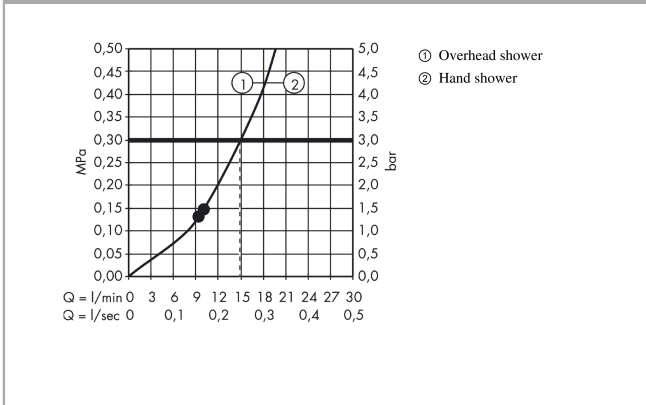

Raindance E
Showerpipe 360 1jet with thermostatic shower mixer
Surfaces: **white/chrome** Art. no. : **27112400**

Product image

Scale drawing

Flowchart