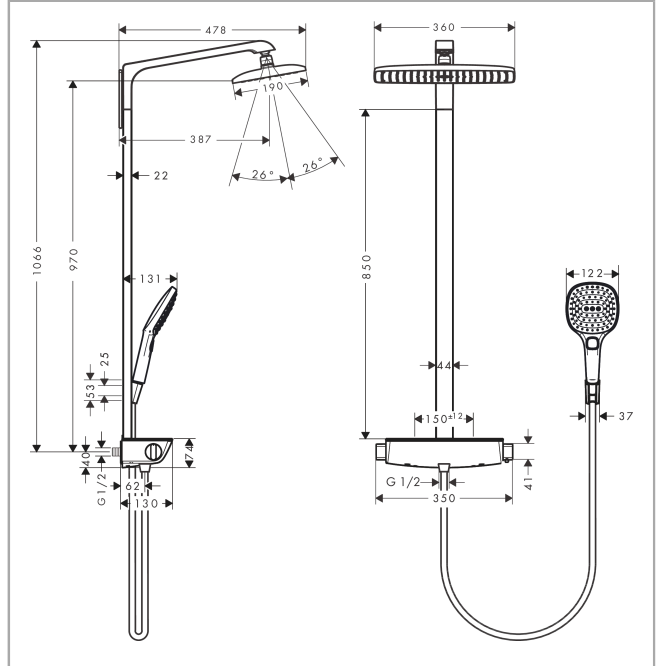

##### product features

- Consists of: overhead shower, hand shower, Thermostatic shower mixer, shower hose, shower holder, shower bar
- overhead shower Raindance E 360 Air
- shower head size overhead shower: 360 x 190 mm
- spray type overhead shower: RainAir
- overhead shower angle adjustable
- spray type hand shower: RainAir, Rain, Whirl
- shelf made of safety glass
- Shelf colour: chrome or white
- surface of the shelf at colour variant -000 = mirror glass, at colour variant -400 = white glass
- Maximum flow rate (at 3 bar): 15 l/min
- Operating pressure: min. 1 bar/max. 10 bar
- Bar width: 44 mm
- shower arm length overhead shower: 380 mm
- CoolContact thermostat: Prevents the housing from heating up, making showering even safer
- thermostat Ecostat Select
- safety stop at 40°C
- adjustable hot water limitation
- outlets controlled via volume control/diverter and may not be used simultaneously
- will not run two outlets at same time
- exposed design allows easy installation, all working parts are outside of the wall
- Connection dimension 1/2"
- Connection thread 1/2"
- Centre distance 150 mm ± 12 mm
- in case of installation on existing G 3/4 connections, adaptor no. 02026000 must be used

#### Design awards

**Raindance E**  
**Showerpipe 360 1jet with thermostatic shower mixer**  
 Surfaces: **white/chrome** Art. no. : **27112400**

**Product image**

**Scale drawing**

**Flowchart**

**Raindance E**  
**Showerpipe 360 1jet with thermostatic shower mixer**  
Surfaces: **white/chrome**   Art. no. : **27112400**