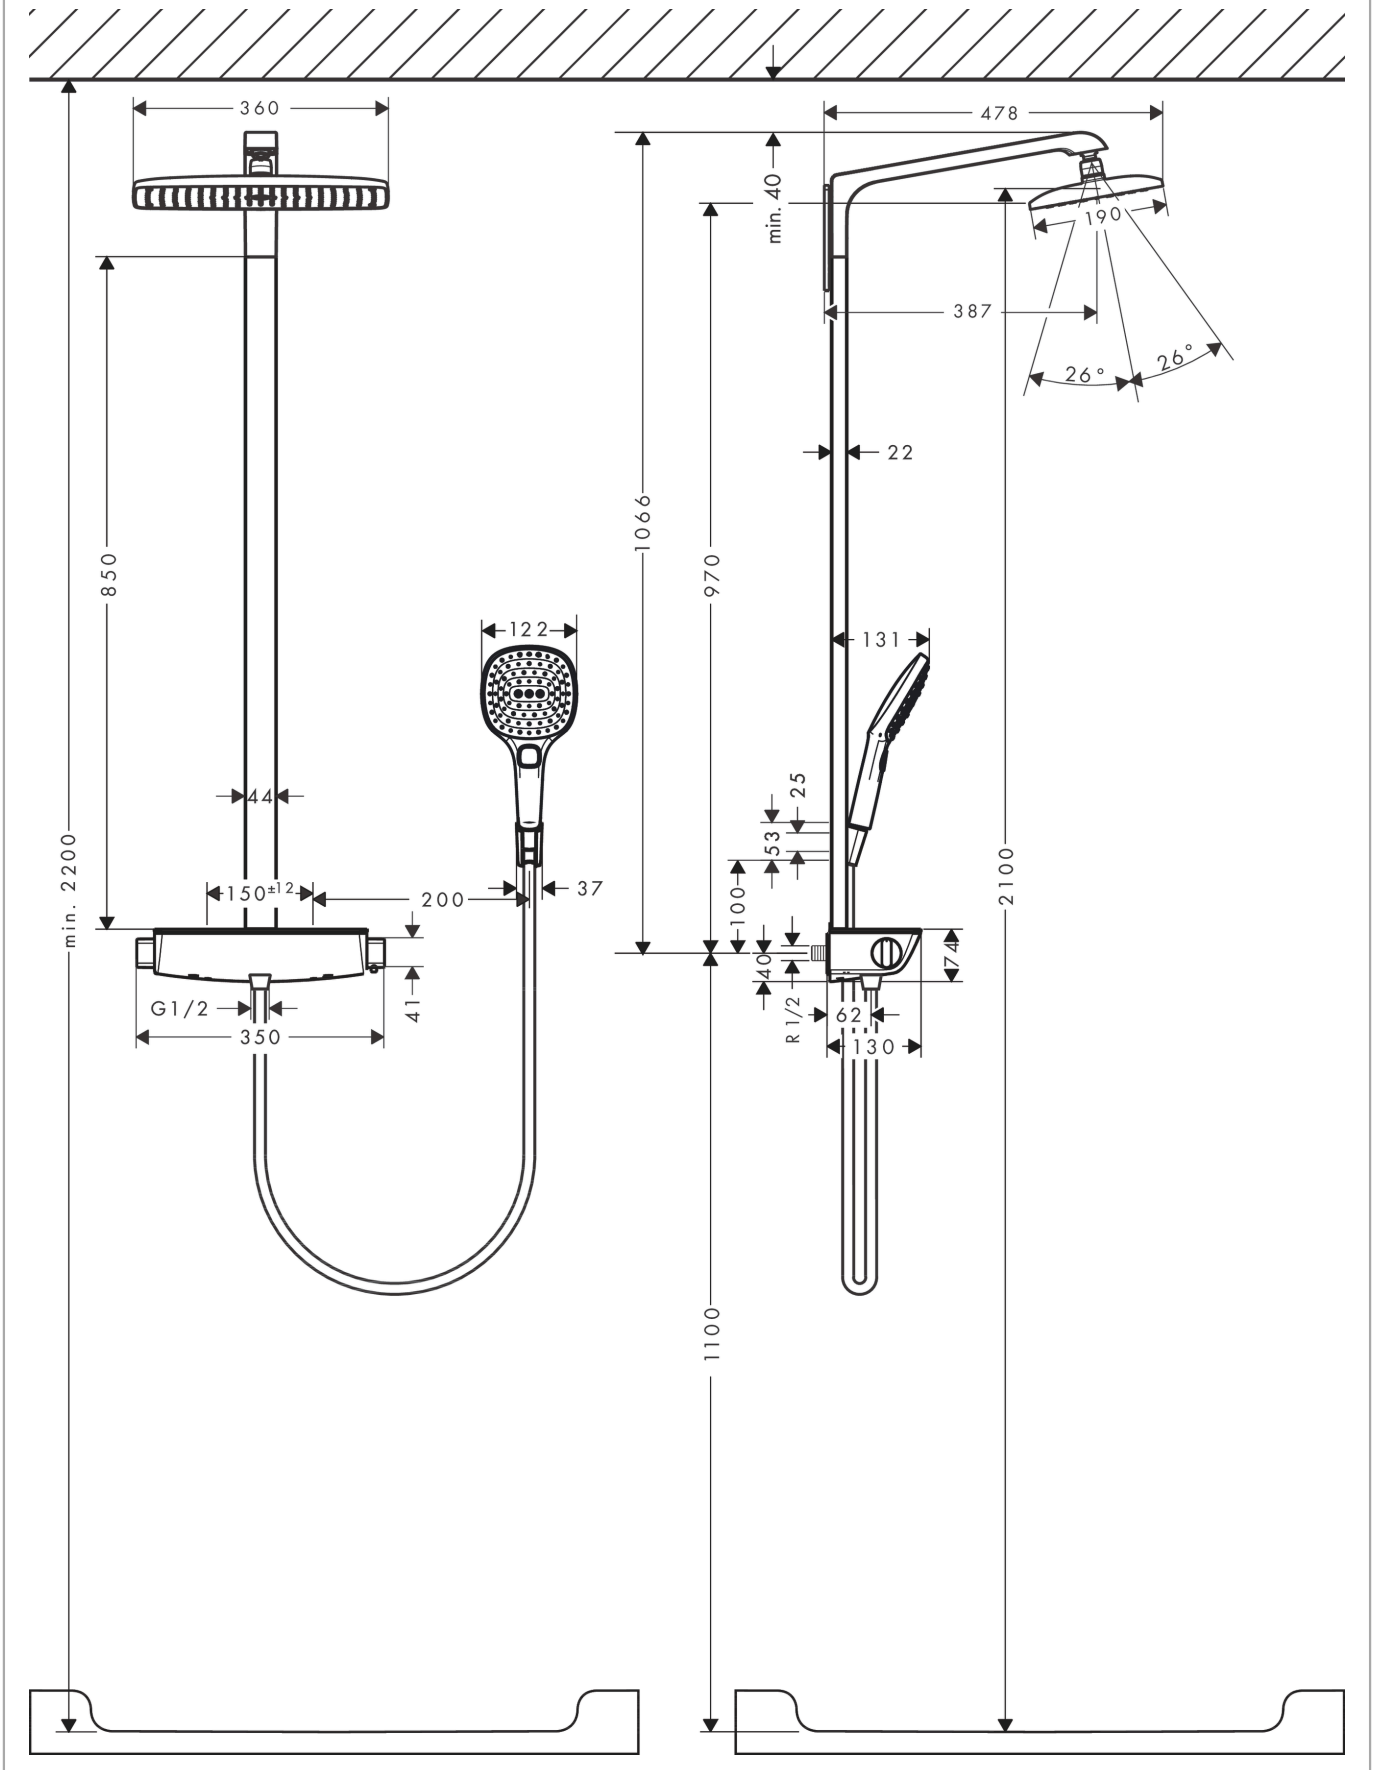

Raindance E
Showerpipe 360 1jet with thermostatic shower mixer
Surfaces: **white/chrome**   Art. no. : **27112400**

Installation examples