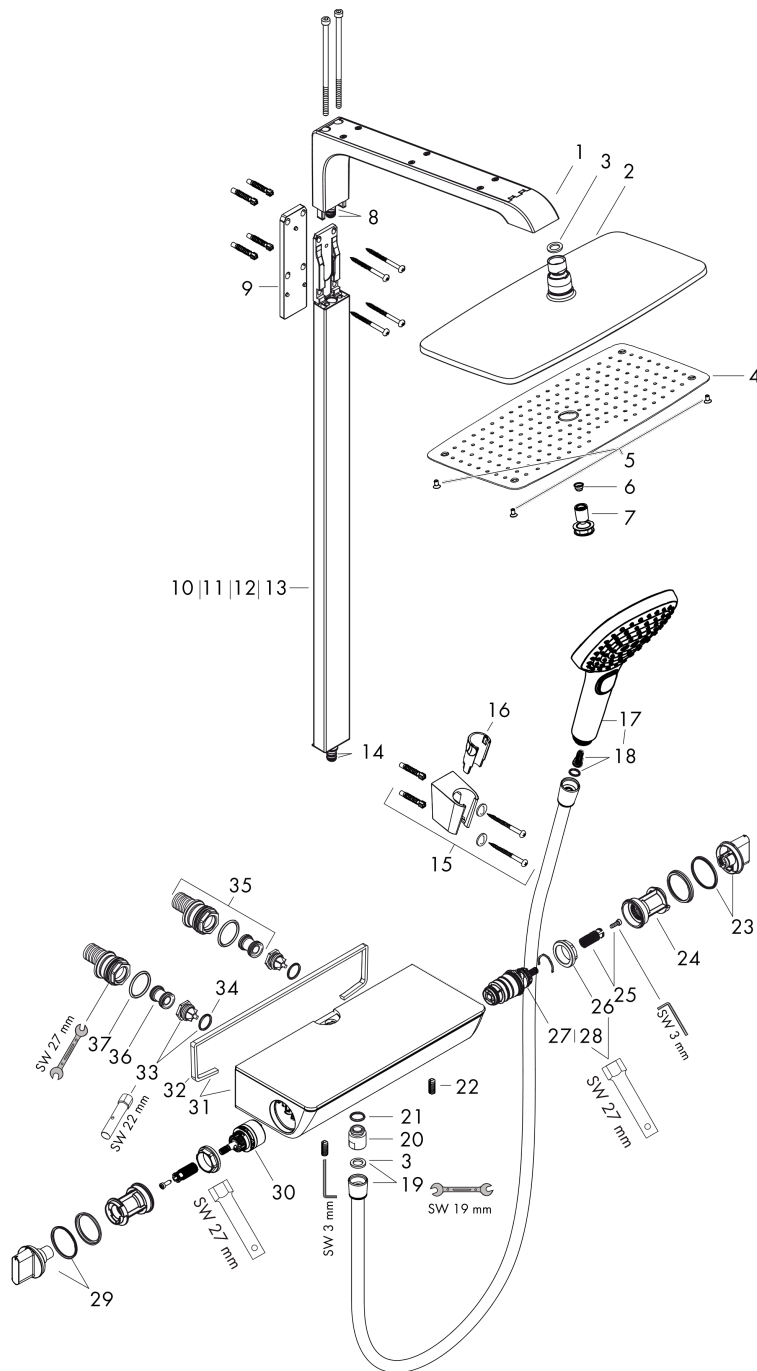

Raindance E
Showerpipe 360 1jet with thermostatic shower mixer
Surfaces: **white/chrome** Art. no. : **27112400**

Exploded Drawing

Year of production: >02/15

Raindance E

Showerpipe 360 1jet with thermostatic shower mixer

Surfaces: white/chrome Art. no. : 27112400

Spare part list

Year of production: >02/15

Pos.	Description	Art. no.	Price	PU
1	shower arm	92267000	-	1
2	Overhead shower with female thread G½	27381000	-	1
3	seal	98058000	-	1
4	spray body	92295000	-	1
5	set of screws	92834000	-	1
6	filter	97735000	-	1
7	air jet	95416000	-	1
8	O-ring 9x2	98119000	-	1
9	tile-matching-disk 7 mm	95960000	-	1
10	pipe with cover (850 mm)	92265000	-	1
11	pipe with cover (950 mm)	92357000	-	1
12	pipe with cover (1282 mm)	92266000	-	1
13	pipe with cover (1382 mm)	92358000	-	1
14	O-ring 9x1,8	98118000	-	1
15	shower holder	28331000	-	1
16	guide	98918000	-	1
17	handshower	26520400	-	1
18	filter insert	97708000	-	1
19	shower hose Isiflex'B 1,60 m	28276000	-	1
20	Hose Connection	96044000	-	1
21	O-ring 14x2	98129000	-	1
22	hollow set screw M6x16 including o-ring 29x3	98372000	-	1
23	handle for thermostat	95770000	-	1
24	safety set	95771000	-	1
25	handle fixing set	92130000	-	1
26	nut	98913000	-	1
27	thermostat cartridge	98282000	-	1
28	cartridge for exchanged connections	92373000	-	1
29	handle	95957000	-	1
30	shut off unit with selector	98283000	-	1
31	escutcheon	98478400	-	1
32	seal	97530000	-	1
33	non return valve (pressure-resistant up to 2 MPa)	95773000	-	1
34	O-ring 17x2	98199000	-	1
35	set of S-unions	95772000	-	1
36	noise reduction	96429000	-	1
37	O-ring 29x3	98371000	-	1
a	adapter for ball S - union	02026000	-	1
b	ball s-unions with escutcheon	98293000	-	1
c	brake disc	92832000	-	1