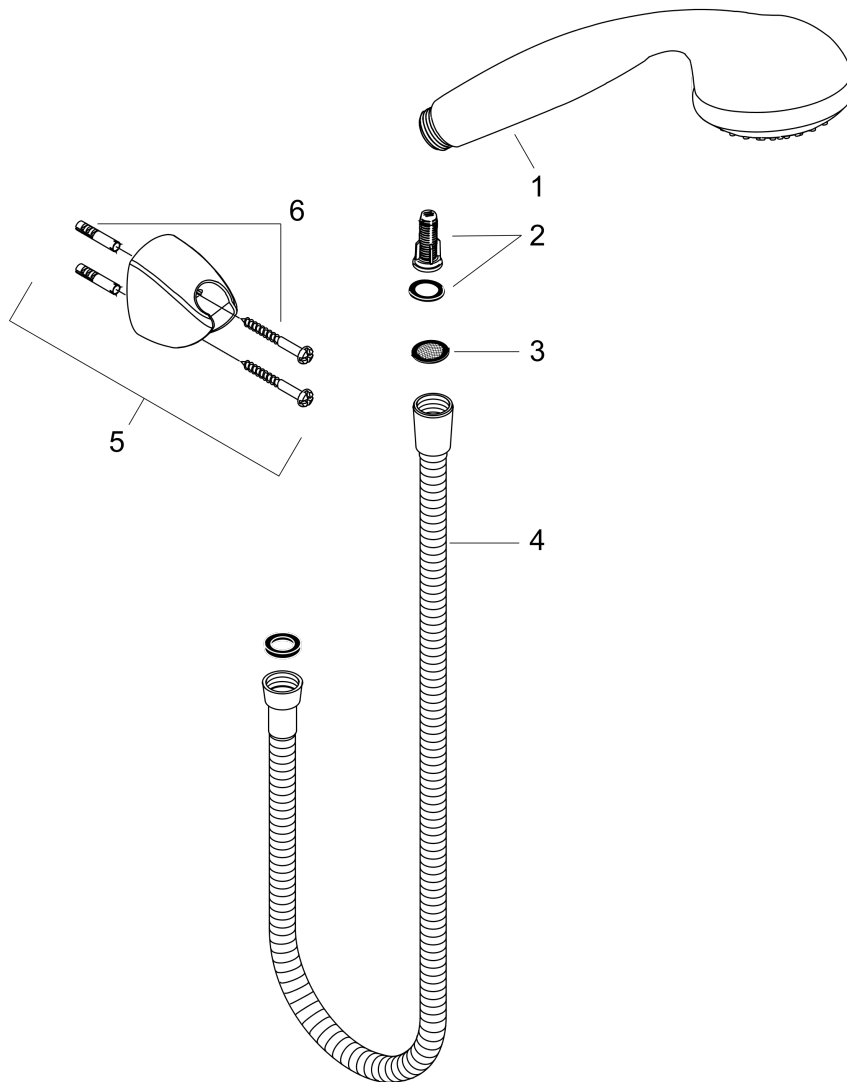

Croma
Shower holder set 1jet Porter'C with shower hose 125 cm
 Surfaces: **Chrome** Article Number: **27539000**

Exploded Drawing

Year of production: 11/95 - 12/16

Croma

Shower holder set 1jet Porter'C with shower hose 125 cm

Surfaces: **Chrome** Article Number: **27539000**

Spare part list

Year of production: **11/95 - 12/16**

Pos.	Description	Article Number	PC	PU
1	handshower	28580000	98	1
2	filter insert	97708000	2	1
3	filter packing	94246000	1	1
4	shower hose Metaflex'C 1,25 m	28262000	98	1
5	shower holder	27521000	98	1
6	mounting set	40915000	4	1