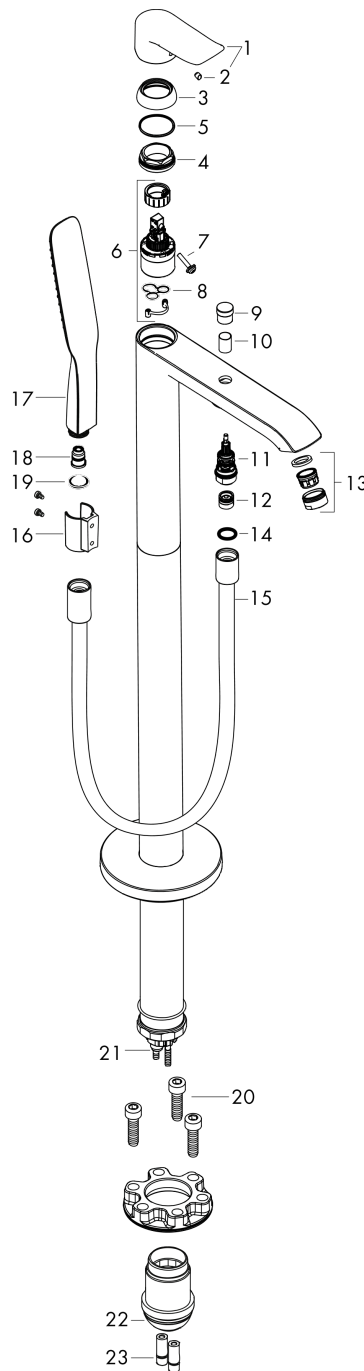

Metris
Single lever bath mixer floor standing
 Finish: **Chrome** Art. no. : **31471000**

Description

product features

- consists of: single lever bath mixer floor standing, baton hand shower, shower hose, shower holder
- spout 209 mm long
- spray type mixer: normal spray
- spray type hand shower: RainAir
- maximum flow rate at 3 bar: 19 l/min
- flow rate for bath spout at 3 bar: 19 l/min
- flow rate of hand shower at 3 bar: 14 l/min
- ceramic cartridge
- temperature limitation adjustable
- diverter with automatic resetting
- non-return valve
- concealed installation
- connection type: basic set
- deck mounted
- min. operating pressure: 1 bar
- max. operating pressure: 10 bar
- WRAS 2301060

Article Details

Price excl. VAT

£ 2,158.33

Technology

Certificates / Sustainability

Product image

Scale drawing

Metris
Single lever bath mixer floor standing
 Finish: **Chrome** Art. no. : **31471000**

Exploded Drawing

Year of production: >08/22

Metris
Single lever bath mixer floor standing
 Finish: **Chrome** Art. no. : **31471000**

Spare part list

Year of production: >08/22

Pos.	Description	Art. no.	Price	PU
1	handle	95519000	£ 45.00	1
2	screw cover	96338000	£ 3.40	1
3	flange	97406000	£ 21.40	1
4	nut	97209000	£ 16.80	1
5	O-Ring 32x2	98193000	£ 3.40	1
6	cartridge, assy	92730000	£ 37.00	1
7	locking screw for handle	95140000	£ 6.40	1
8	seal	95008000	£ 9.50	1
9	diverter knob	95284000	£ 45.00	1
10	sleeve	97979000	£ 16.80	1
11	selector	97978000	£ 68.00	1
12	set of non return valves DW 15	94074000	£ 16.80	1
13	aerator M24x1 (38 l/min)	95871000	£ 21.40	1
14	seal	98058000	£ 3.40	1
15	shower hose 1,25 m	28282000	-	1
16	shower holder, assy	96295000	£ 37.00	1
17	handshower	24320000	-	1
18	filter insert	97708000	£ 6.40	1
19	hexagon socket screw M10x35	97670000	£ 16.80	1
20	O-ring 44x2,5	98162000	£ 3.40	1
21	O-ring 7x2	98419000	£ 3.40	1
22	extension set 60 mm	93882000	£ 290.00	1