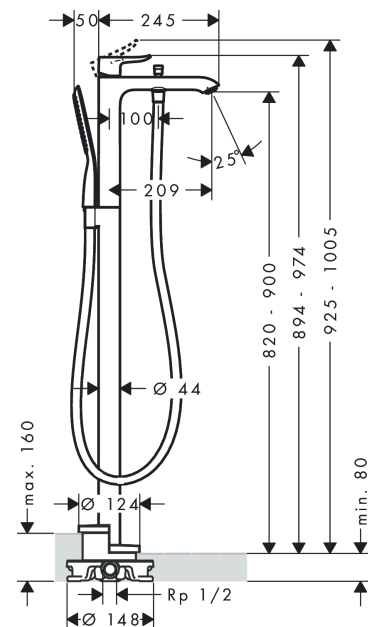

Metris
Single lever bath mixer floor standing
 Finish: **Chrome** Art. no. : **31471000**

Description

product features

- consists of: single lever bath mixer floor standing, baton hand shower, shower hose, shower holder
- spout 209 mm long
- spray type mixer: normal spray
- spray type hand shower: RainAir
- maximum flow rate at 3 bar: 19 l/min
- flow rate for bath spout at 3 bar: 19 l/min
- flow rate of hand shower at 3 bar: 14 l/min
- ceramic cartridge
- temperature limitation adjustable
- diverter with automatic resetting
- non-return valve
- concealed installation
- connection type: basic set
- deck mounted
- min. operating pressure: 1 bar
- max. operating pressure: 10 bar
- WRAS 2301060

Article Details

Price excl. VAT

£ 2,158.33

Technology

Certificates / Sustainability

Product image

Scale drawing

Metris
Single lever bath mixer floor standing
 Finish: **Chrome** Art. no. : **31471000**

Exploded Drawing

Year of production: >08/22

Metris
Single lever bath mixer floor standing
 Finish: **Chrome** Art. no. : **31471000**

Spare part list

Year of production: >08/22

Pos.	Description	Art. no.	Price	PU
1	handle	95519000	£ 45.00	1
2	screw cover	96338000	£ 3.40	1
3	flange	97406000	£ 21.40	1
4	nut	97209000	£ 16.80	1
5	O-Ring 32x2	98193000	£ 3.40	1
6	cartridge, assy	92730000	£ 37.00	1
7	locking screw for handle	95140000	£ 6.40	1
8	seal	95008000	£ 9.50	1
9	diverter knob	95284000	£ 45.00	1
10	sleeve	97979000	£ 16.80	1
11	selector	97978000	£ 68.00	1
12	set of non return valves DW 15	94074000	£ 16.80	1
13	aerator M24x1 (38 l/min)	95871000	£ 21.40	1
14	seal	98058000	£ 3.40	1
15	shower hose 1,25 m	28282000	-	1
16	shower holder, assy	96295000	£ 37.00	1
17	handshower	24320000	-	1
18	filter insert	97708000	£ 6.40	1
19	hexagon socket screw M10x35	97670000	£ 16.80	1
20	O-ring 44x2,5	98162000	£ 3.40	1
21	O-ring 7x2	98419000	£ 3.40	1
22	extension set 60 mm	93882000	£ 290.00	1