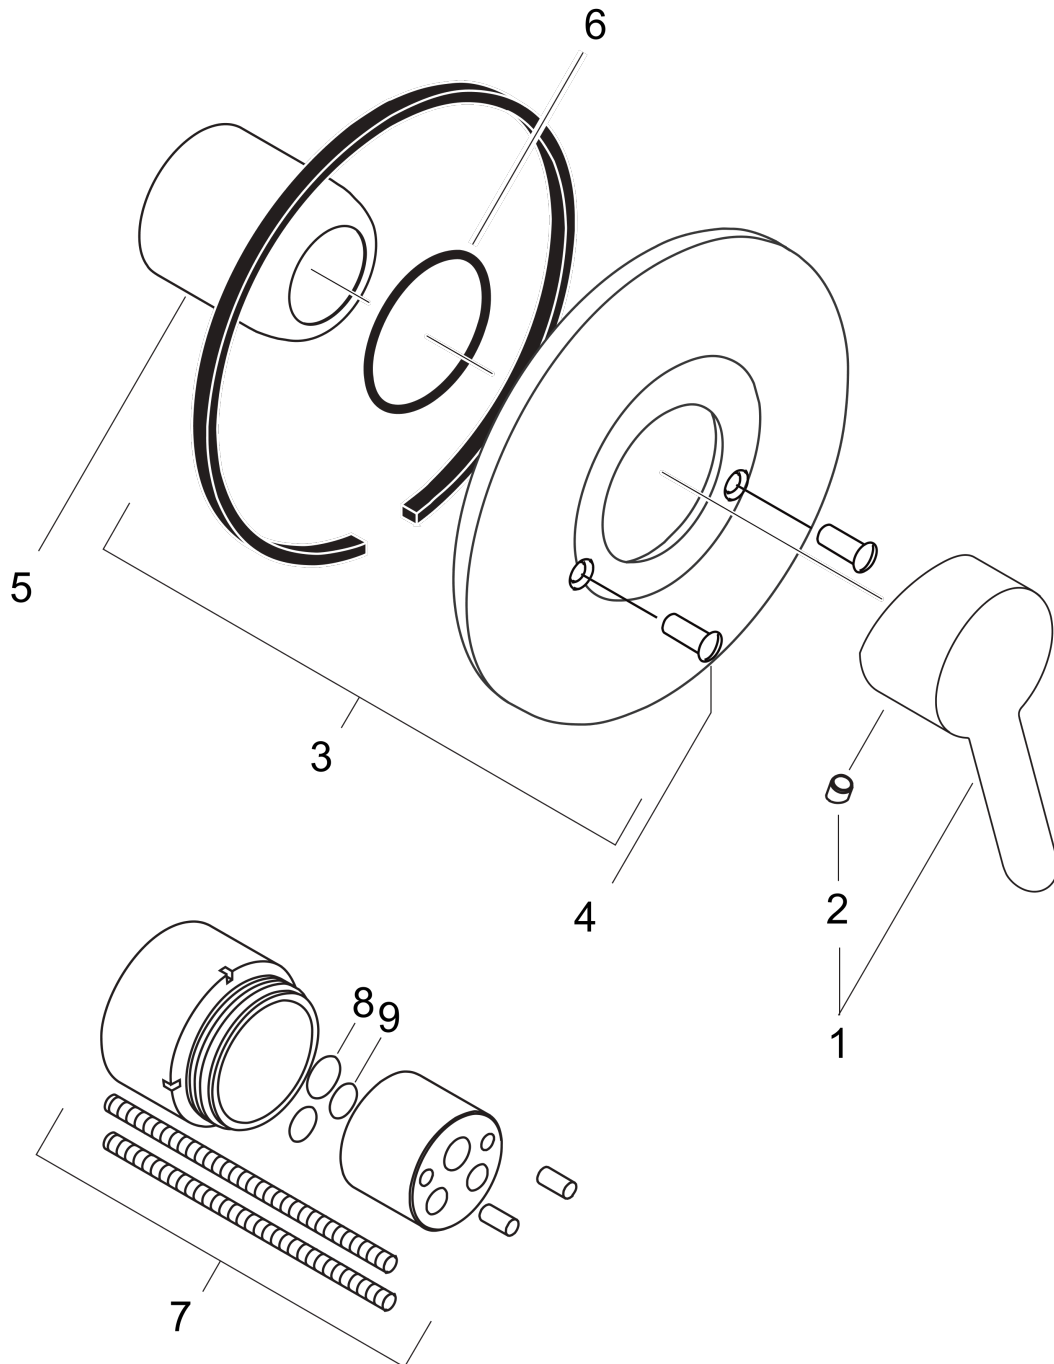

**Focus S**  
**Single lever shower mixer set for concealed installation**  
 Surfaces: Article Number: **31764000**

**Exploded Drawing**

Year of production: **10/05 - 03/15**

### Single lever shower mixer set for concealed installation

Surfaces: Article Number: **31764000**

#### Spare part list

Year of production: **10/05 - 03/15**

Pos.	Description	Article Number	PC	PU
1	handle	31793000	10	1
2	screw cover	96338000	1	1
3	escutcheon Ø 150 mm	96555000	11	1
4	hollow screw	96065000	2	1
5	flange	95010000	8	1
6	O-Ring 48x3	95508000	1	1
7	extension set 28 mm shower mixer	32698000	15	1
8	O-ring 12x1,5	98430000	1	1
9	O-ring 10x1,5	98123000	1	1
a	base body	13620180	98	1