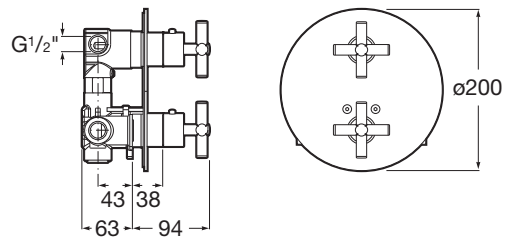

LOFT

1/2"-1/2" built-in thermostatic bath or shower mixer (25 l/min) with diverter-flow regulator for the two top outlets. With free outlet to bath

TECHNICAL DRAWINGS

FEATURES

- Application: Bath, Shower
- Diverter-flow regulator
- Faucet type: Thermostatic
- Finish: Chrome
- Inferior free outlet
- Installation type: Built-in
- Number of water inlets: 2
- Temperature selection
- Water connection diameter: 1/2" - 1/2"