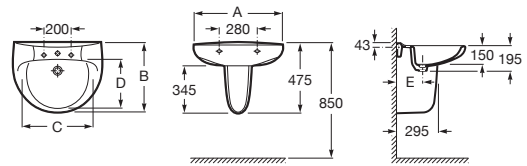

LAURA

Wall-hung vitreous china basin

DIMENSIONS

Length 560 mm.

Width 460 mm.

Height 195 mm.

COLOURS AND FINISHES

00 White

TECHNICAL DRAWINGS

A	B	C	D	E
650	510	520	335	205
560	460	450	295	205
520	410	415	255	190

FEATURES

Bowl position: Central

Installation type: Wall-hung

Material: Vitreous china

Shape: Round

Taphole configuration: 1 taphole in the middle

Waste: Not included

COMPATIBLE WITH

1 1/4" outlet connector for
basin. 250 Pipe

506401614

1 1/4" outlet connector for
basin. 300 Pipe

506403110

1 1/4" outlet connector. 300
tube

506403810