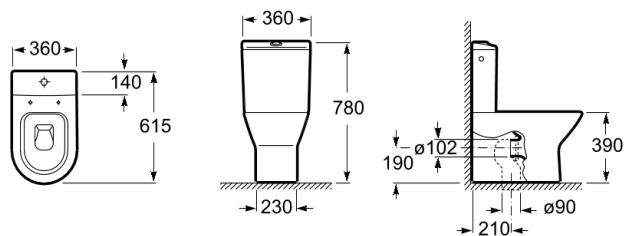

**NEXO**

**Dual flush 6/3L WC cistern**

**DIMENSIONS**

Length 360 mm  
 Width 140 mm  
 Height 390 mm

**COLOURS AND FINISHES**

**PRICE (VAT INCLUDED)**

**£369.71**

**TECHNICAL DRAWINGS**

**FEATURES**

Compact cistern

Water inlet position: Bottom left

Flushing type

Flushing type: Dual flush 6/3 litres

BOUGHT TOGETHER FREQUENTLY

Compact vitreous china  
WC with dual outlet

342642..0