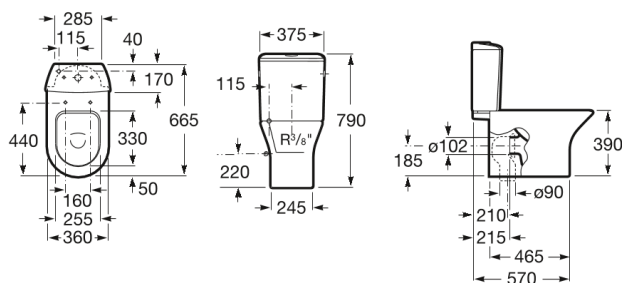

**NEXO**

Vitreous china close-coupled WC with dual outlet

**DIMENSIONS**

Length	380 mm
Width	680 mm
Height	780 mm

**COLOURS AND FINISHES**

**TECHNICAL DRAWINGS**

**FEATURES**

- Fixing kit: Included
- Flushing system: Washdown
- Installation type: Floorstanding
- Outlet type: Dual (vario)
- Shape: Round