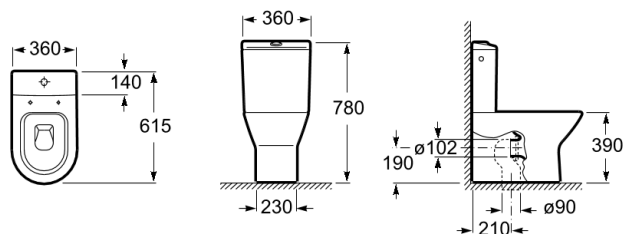

**NEXO**

**Compact vitreous china WC with dual outlet**

**DIMENSIONS**

Length 360 mm  
 Width 615 mm  
 Height 780 mm

**COLOURS AND FINISHES**

00 White

**PRICE (VAT INCLUDED)**

**£347.24**

**TECHNICAL DRAWINGS**

**FEATURES**

- Back-to-wall
- Fixing kit: Included
- Flushing system: Washdown
- Installation type: Floor-standing
- Outlet type: Dual
- Shape: Round

Compact toilet

BOUGHT TOGETHER FREQUENTLY