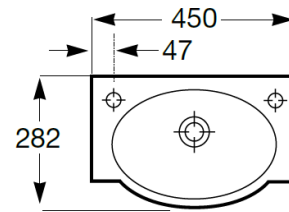

AMAYA

Wall-hung vitreous china basin.

DIMENSIONS

Length 450 mm
Width 282 mm

COLOURS AND FINISHES

00 White

TECHNICAL DRAWINGS

FEATURES

- Bowl position: Central
- Fixing kit: Not included
- Glazed base
- Installation type: Wall-hung
- Material: Vitreous china
- Number of fixing points: 2
- Overflow type: Standard
- Shape: Square
- Taphole configuration: 1 taphole on the right side