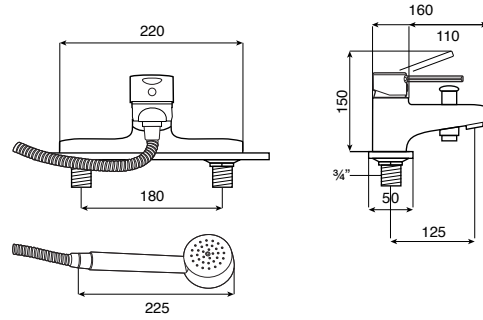

TARGA

Deck-mounted bath-shower mixer with kit

FEATURES

- Application: Bath, Shower
- Faucet type: Single-lever
- Finish: Chrome
- Handle position: Top
- Installation type: Deck-mounted

PRICE (VAT INCLUDED)

£487.26

TECHNICAL DRAWINGS

EverShine