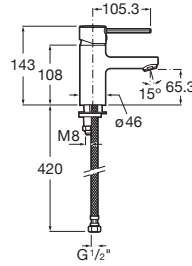

TARGA

Smooth body basin mixer

TECHNICAL DRAWINGS

FEATURES

- Aerator type: Integrated
- Application: Basin
- Faucet type: Single-lever
- Finish: Chrome
- Flexible supply hoses included
- Installation type: Deck-mounted
- Water connection diameter: 1/2"