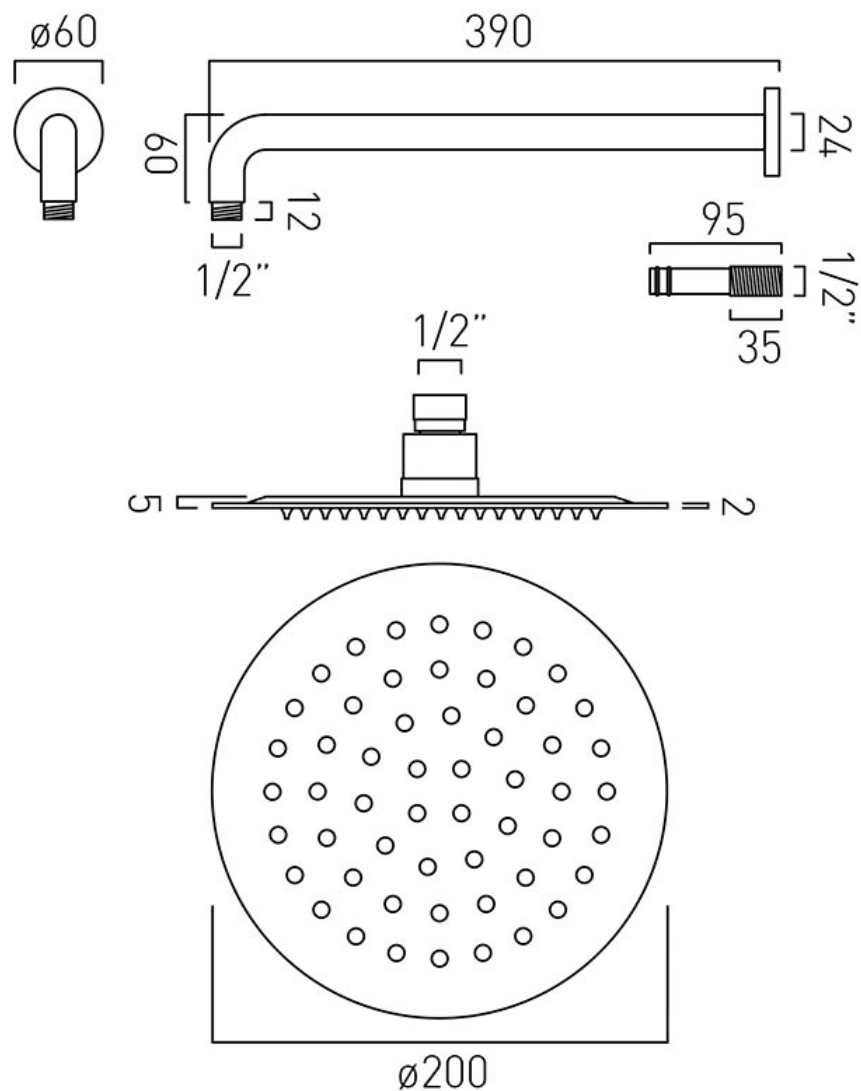

SPECIFICATION SHEET

COLLECTION: AQUABLADE

PRODUCT CODE: AQB-RO/20/SA-C/P

DESCRIPTION:

Aquablade
round slimline single function shower head
with shower arm
easy clean
wall mounted

200mm (8") diameter
minimum operating pressure 0.2 bar LP

FINISH:

Chrome

FLOW REGULATOR:

FR-SHOWER/9-C/P

MINIMUM OPERATING PRESSURE:

(8") 0.2 bar LP (12") 1.0 bar MP

tel: 01934 744466
email: sales@vado.com
www.vado.com

where inspiration flows
taps | showering | accessories

TECHNICAL DRAWING

COLLECTION: AQUABLADE

PRODUCT CODE: AQB-RO/20/SA-C/P

tel: 01934 744466
email: sales@vado.com
www.vado.com

where inspiration flows
taps | showering | accessories