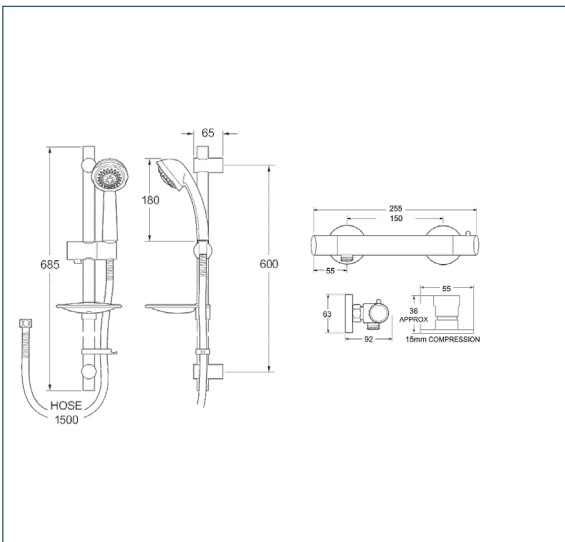

SHOWERS

DevaTM by METHVEN

Thermostatic Bar Shower

Combi Bar Shower With Multi Mode Kit

Product Code: COMBMEF

Finish: Chrome

Features

Construction:	Brass & ABS
Shower Valve:	Thermostatic
Supply:	Suitable for high pressure only
Working Pressures:	0.5 - 5.0 bar
Inlet connections:	15mm Compression
Operation:	Separate Flow And Temperature Controls
Handset Function:	3

- 38°C temperature hot stop with override facility
- Includes easy fit connections
- Double interlocked 1.5m hose
- Riser rail features adjustable brackets - ideal for retrofit

*Please refer to website for full warranty details.

Flow (Bar - l/min, open outlet)

Handset

Flow 0.1	Flow 0.3	Flow 0.5	Flow 1.0	Flow 2.0	Flow 3.0	Flow 4.0	Flow 5.0
N/A	N/A	6.2	8.3	13.3	17.3	N/A	N/A

**5 YEAR
GUARANTEE**

*TERMS APPLY

www.deva-uk.com · 0800 195 1602 · sales@uk.methven.com