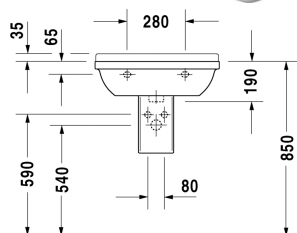

**Starck 3 Washbasin # 0300600000**

| &lt; 600 mm &gt; |

Washbasin	Dimension	Weight	Order number
with overflow, with tap platform, underneath glazed, 600 mm			
<b>Colors</b>			
00 White Alpin			
<b>Variant</b>			
●	600 x 450 mm	19.000 kilogram	0300600000
Sanitary ceramics with the special WonderGliss surface finish will remain clean and attractive-looking for a long time to come. When ordering WonderGliss please add a "1" as eleventh digit to the model number.			
<b>Suitable products</b>			
Pedestal for # 030065, 030060, 030055, 030410, 030480, 030470, 033213, 030760, 030750, 150 x 210 mm	150 x 210 mm		086516
Siphon cover for # 030065, 030060, 030055, 030410, 030480, 030470, 033213, 030760, 030750, 170 x 285 mm	170 x 285 mm		086515
<b>Recommended faucets</b>			
Single lever basin mixer S ceramic cartridge, projection 95 mm, flexible connection hoses 3/8", normal spray, chrome, maximum temperature can be adjusted on installation, recommended operating pressure 3 - 5 bar, without pop-up waste set,			A11010002

All drawings contain the necessary measurements which are subject to standard tolerances. They are stated in mm and are non-binding. Exact measurements, in particular for customised installation scenarios, can only be taken from the finished piece.