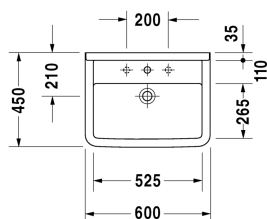

**Starck 3 Washbasin # 0300600000**

| &lt; 600 mm &gt; |

Washbasin	Dimension	Weight	Order number
with overflow, with tap platform, underneath glazed, 600 mm			
<b>Colors</b>			
00 White Alpin			
<b>Variant</b>			
●	600 x 450 mm	19.000 kilogram	0300600000
Sanitary ceramics with the special WonderGliss surface finish will remain clean and attractive-looking for a long time to come. When ordering WonderGliss please add a "1" as eleventh digit to the model number.			
<b>Suitable products</b>			
Pedestal for # 030065, 030060, 030055, 030410, 030480, 030470, 033213, 030760, 030750, 150 x 210 mm	150 x 210 mm		086516
Siphon cover for # 030065, 030060, 030055, 030410, 030480, 030470, 033213, 030760, 030750, 170 x 285 mm	170 x 285 mm		086515
<b>Recommended faucets</b>			
Single lever basin mixer S ceramic cartridge, projection 95 mm, flexible connection hoses 3/8", normal spray, chrome, maximum temperature can be adjusted on installation, recommended operating pressure 3 - 5 bar, without pop-up waste set,			A11010002

All drawings contain the necessary measurements which are subject to standard tolerances. They are stated in mm and are non-binding. Exact measurements, in particular for customised installation scenarios, can only be taken from the finished piece.