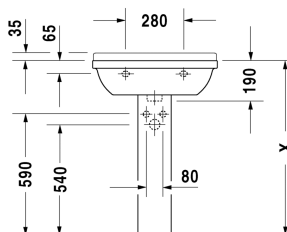

**Starck 3 Washbasin # 0300600000**

| &lt; 600 mm &gt; |

Washbasin	Dimension	Weight	Order number
with overflow, with tap platform, underneath glazed, 600 mm			
<b>Colors</b>			
00 White Alpin			
<b>Variant</b>			
●	600 x 450 mm	19.000 kilogram	0300600000
Sanitary ceramics with the special WonderGliss surface finish will remain clean and attractive-looking for a long time to come. When ordering WonderGliss please add a "1" as eleventh digit to the model number.			
<b>Suitable products</b>			
Pedestal for # 030065, 030060, 030055, 030410, 030480, 030470, 033213, 030760, 030750, 150 x 210 mm	150 x 210 mm		086516
Siphon cover for # 030065, 030060, 030055, 030410, 030480, 030470, 033213, 030760, 030750, 170 x 285 mm	170 x 285 mm		086515
<b>Recommended faucets</b>			
Single lever basin mixer S ceramic cartridge, projection 95 mm, flexible connection hoses 3/8", normal spray, chrome, maximum temperature can be adjusted on installation, recommended operating pressure 3 - 5 bar, without pop-up waste set,			A11010002

All drawings contain the necessary measurements which are subject to standard tolerances. They are stated in mm and are non-binding. Exact measurements, in particular for customised installation scenarios, can only be taken from the finished piece.