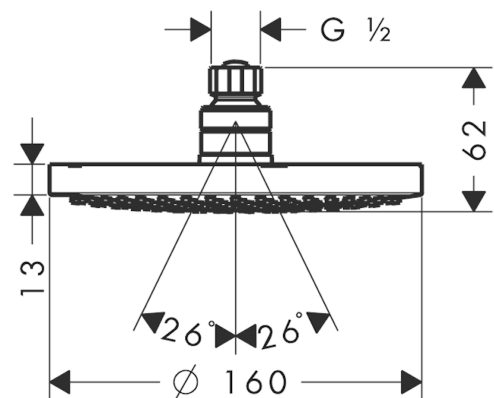

Croma

Overhead shower 160 1jet

Surfaces: **Chrome** Article Number: **27450000**

Description

product features

- shower head size: 160 mm
- spray type: Rain
- ball-joint: overhead shower angle adjustable
- material spray disc: plastic
- maximum flow rate at 3 bar: 17 l/min
- flow rate Rain spray (at 3 bar): 17 l/min
- minimum flow pressure: 1,4 bar
- installation: ceiling or wall
- connection thread G ½
- connection dimension: DN15

Technology

Product image

Scale drawing