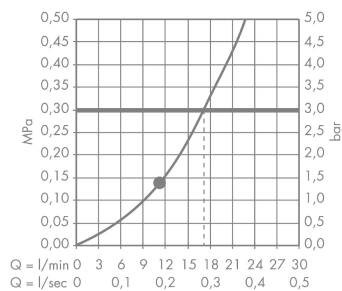

Flowchart

The consumption was measured in combination with the appropriate fittings (thermostat/mixer/ in-wall valve) to reflect actual application in practice.