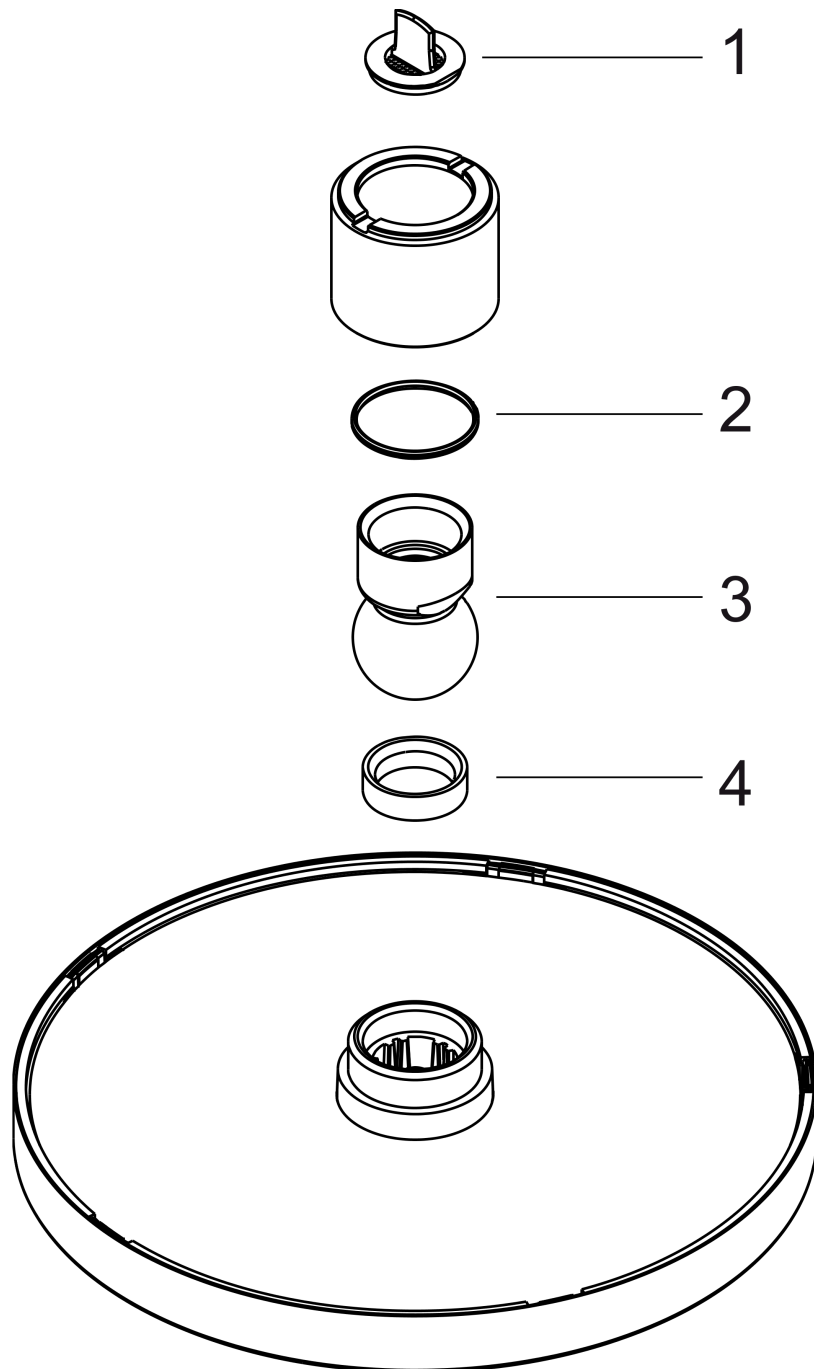

##### product features

- shower head size: 160 mm
- spray type: Rain
- ball-joint: overhead shower angle adjustable
- material spray disc: plastic
- maximum flow rate at 3 bar: 17 l/min
- flow rate Rain spray (at 3 bar): 17 l/min
- minimum flow pressure: 1,4 bar
- installation: ceiling or wall
- connection thread G ½
- connection dimension: DN15

#### Scale drawing

#### Flowchart

The consumption was measured in combination with the appropriate fittings (thermostat/mixer/ in-wall valve) to reflect actual application in practice.

**Croma**  
**Overhead shower 160 1jet**  
 Surfaces: **Chrome** Article Number: **27450000**

**Exploded Drawing**

Year of production: >05/08

**Croma**  
**Overhead shower 160 1jet**  
 Surfaces: **Chrome** Article Number: **27450000**

**Spare part list**

Year of production: >05/08

<b>Pos.</b>	<b>Description</b>	<b>Article Number</b>	<b>Price</b>	<b>PU</b>
1	filter packing	96477000	-	1
2	lever collar	97536000	-	1
3	ball joint	97331000	-	1
4	seal	97606000	-	1