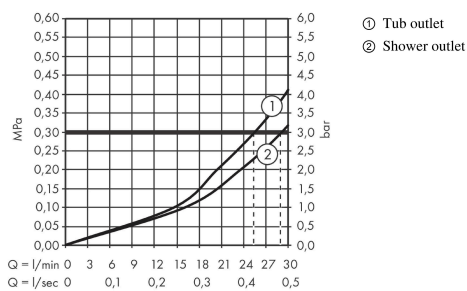

PuraVida

Thermostat for concealed installation with shut-off/ diverter valve

Surfaces: **Chrome** Article Number: **15771000**

Description

product features

- 2 functions
- flow rate upper outlet: 25 l/min
- flow rate lower outlet: 29 l/min
- min. operating pressure: 1 bar
- max. operating pressure: 10 bar
- thermostat cartridge
- safety lock at 40° C
- temperature limitation adjustable
- volume control
- connection type: basic set

Product image

Scale drawing

Flowchart