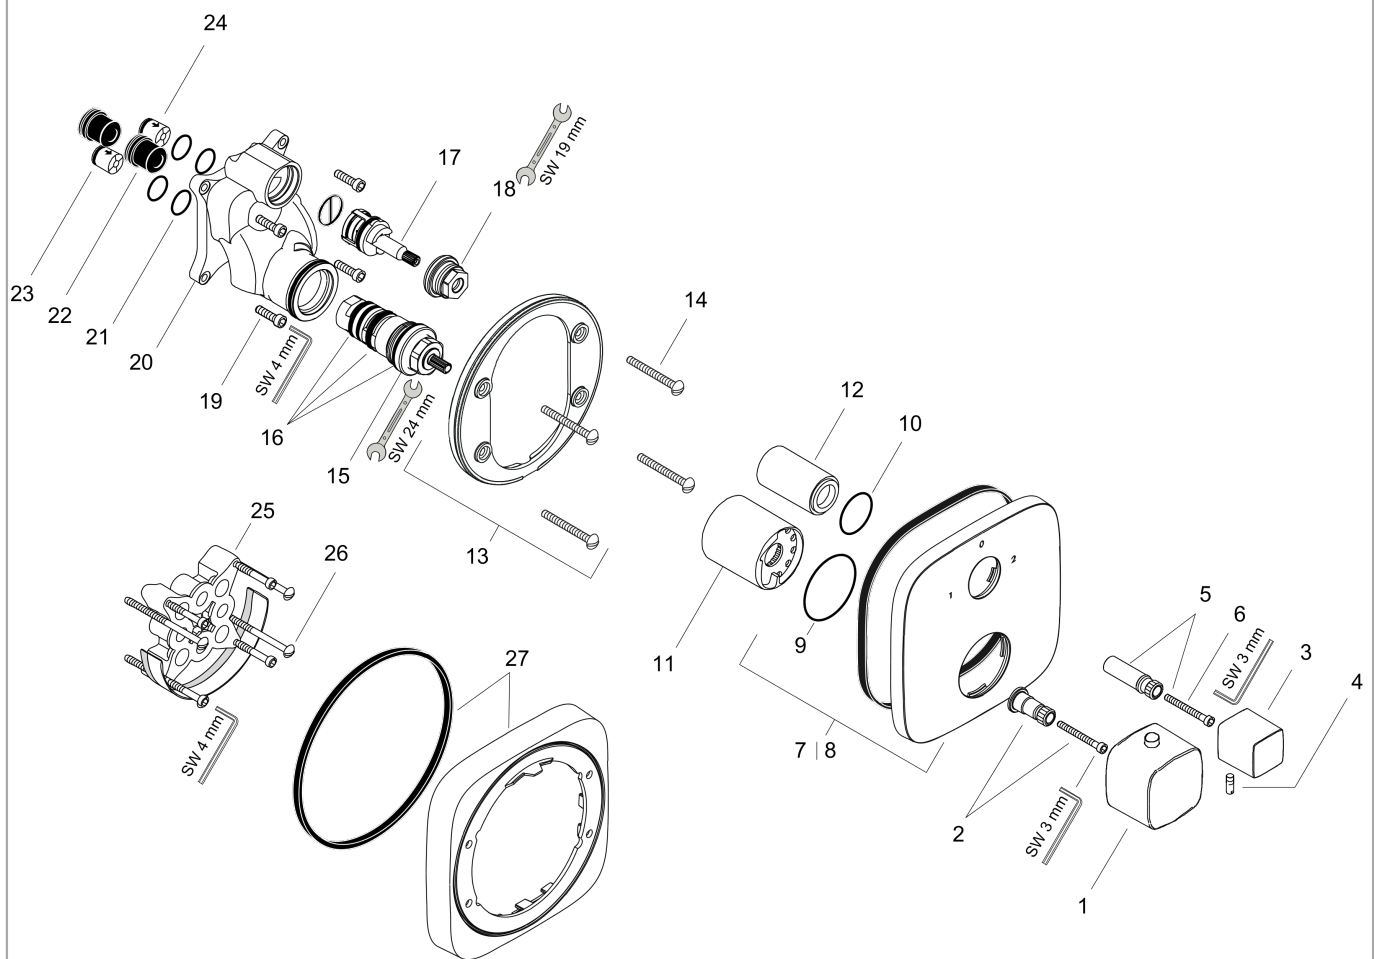

PuraVida

Thermostat for concealed installation with shut-off/ diverter valve

Surfaces: **Chrome** Article Number: **15771000**

Description

product features

- 2 functions
- flow rate upper outlet: 25 l/min
- flow rate lower outlet: 29 l/min
- min. operating pressure: 1 bar
- max. operating pressure: 10 bar
- thermostat cartridge
- safety lock at 40° C
- temperature limitation adjustable
- volume control
- connection type: basic set

Product image

Scale drawing

Flowchart

PuraVida

Thermostat for concealed installation with shut-off/ diverter valve

Surfaces: **Chrome** Article Number: **15771000**

Exploded Drawing

Year of production: >07/09

PuraVida

Thermostat for concealed installation with shut-off/ diverter valve

Surfaces: **Chrome** Article Number: **15771000**

Spare part list

Year of production: >07/09

Pos.	Description	Article Number	Price	PU
1	handle for thermostat	11791000	-	1
2	adapter for handle	96435000	-	1
3	handle	95356000	-	1
4	hollow set screw M5x16	97666000	-	1
5	adapter for handle	96451000	-	1
6	hexagon socket screw M4x35	92160000	-	1
7	escutcheon 155 / 155 mm	95662000	-	1
8	escutcheon for exchanged connections	95828000	-	1
9	O-Ring 48x3	95508000	-	1
10	O-ring 29x3	98371000	-	1
11	sleeve	96439000	-	1
12	sleeve	96446000	-	1
13	holder for escutcheon	98793000	-	1
14	set of fixing screws	96454000	-	1
15	thermostat cartridge	94282000	-	1
16	sealing set	95037000	-	1
17	shut off unit with selector	96509000	-	1
18	nut	92853000	-	1
19	set of screws	96525000	-	1
20	installation unit cpl.	92591000	-	1
21	O-ring 16x2	98133000	-	1
22	noise reduction	94073000	-	1
23	non return valve (pressure-resistant up to 2 MPa)	92594000	-	1
24	set of non return valves DW 15	94074000	-	1
25	extension 25 mm	13595000	-	1
26	set of fixing screws	97747000	-	1
27	extension 22 mm	15597000	-	1
a	concealed item	01800180	-	1
b	adapter for exchanged connections	93181000	-	1
c	non return valve with filter	92499000	-	1
d	fixation set	96615000	-	1