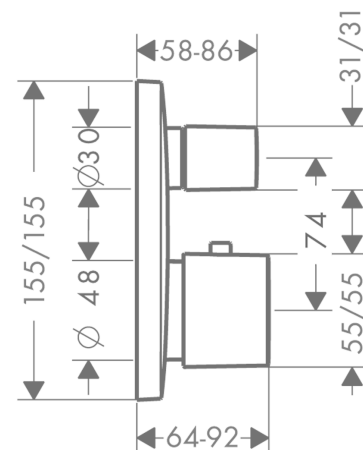

PuraVida

Thermostat for concealed installation with shut-off/ diverter valve

Surfaces: **Chrome** Article Number: **15771000**

Description

product features

- 2 functions
- flow rate upper outlet: 25 l/min
- flow rate lower outlet: 29 l/min
- min. operating pressure: 1 bar
- max. operating pressure: 10 bar
- thermostat cartridge
- safety lock at 40° C
- temperature limitation adjustable
- volume control
- connection type: basic set

Product image

Scale drawing

Flowchart

PuraVida

Thermostat for concealed installation with shut-off/ diverter valve

Surfaces: **Chrome** Article Number: **15771000**

Exploded Drawing

Year of production: >07/09

PuraVida

Thermostat for concealed installation with shut-off/ diverter valve

Surfaces: **Chrome** Article Number: **15771000**

Spare part list

Year of production: >07/09

Pos.	Description	Article Number	Price	PU
1	handle for thermostat	11791000	-	1
2	adapter for handle	96435000	-	1
3	handle	95356000	-	1
4	hollow set screw M5x16	97666000	-	1
5	adapter for handle	96451000	-	1
6	hexagon socket screw M4x35	92160000	-	1
7	escutcheon 155 / 155 mm	95662000	-	1
8	escutcheon for exchanged connections	95828000	-	1
9	O-Ring 48x3	95508000	-	1
10	O-ring 29x3	98371000	-	1
11	sleeve	96439000	-	1
12	sleeve	96446000	-	1
13	holder for escutcheon	98793000	-	1
14	set of fixing screws	96454000	-	1
15	thermostat cartridge	94282000	-	1
16	sealing set	95037000	-	1
17	shut off unit with selector	96509000	-	1
18	nut	92853000	-	1
19	set of screws	96525000	-	1
20	installation unit cpl.	92591000	-	1
21	O-ring 16x2	98133000	-	1
22	noise reduction	94073000	-	1
23	non return valve (pressure-resistant up to 2 MPa)	92594000	-	1
24	set of non return valves DW 15	94074000	-	1
25	extension 25 mm	13595000	-	1
26	set of fixing screws	97747000	-	1
27	extension 22 mm	15597000	-	1
a	concealed item	01800180	-	1
b	adapter for exchanged connections	93181000	-	1
c	non return valve with filter	92499000	-	1
d	fixation set	96615000	-	1