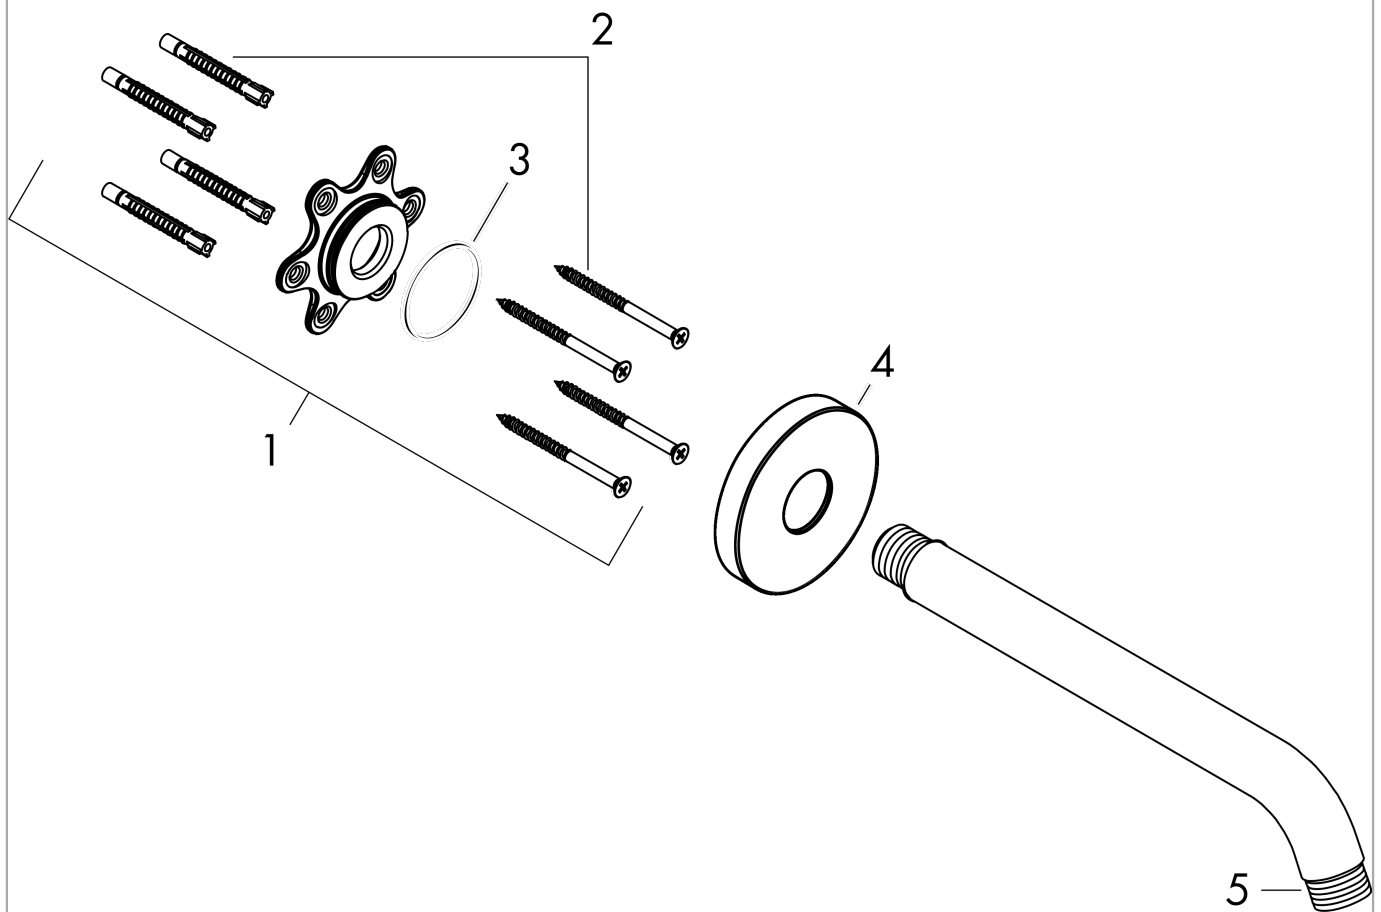

## Shower arm 23 cm

Surfaces: **chrome** Art. no. : **27412000**

#### product features

- Length: 230 mm
- Installation type: exposed design allows easy installation, all working parts are outside of the wall
- Material: brass
- Connection thread 1/2"

### Scale drawing

**Shower arm 23 cm**  
 Surfaces: **chrome** Art. no. : **27412000**

**Exploded Drawing**

Year of production: >12/20

**Shower arm 23 cm**

Surfaces: **chrome** Art. no. : **27412000**

**Spare part list**

Year of production: >12/20

Pos.	Description	Art. no.	Price	PU
1	mounting set	40916000	-	1
2	mounting kit	95208000	-	1
3	O-ring 34x2	98383000	-	1
4	escutcheon Ø 80 mm	98940000	-	1
5	O-ring 16x2	98133000	-	1