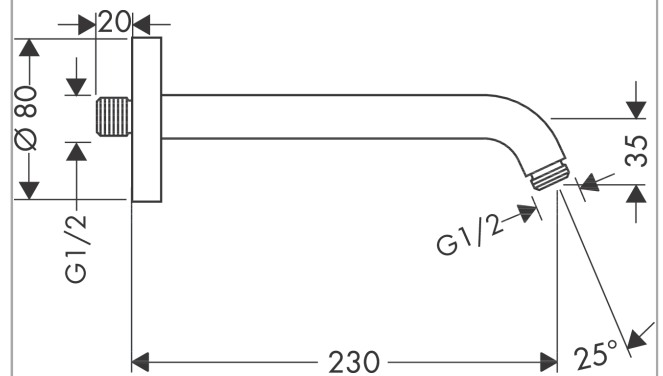

## Shower arm 23 cm

Surfaces: **chrome** Art. no. : **27412000**

#### product features

- Length: 230 mm
- Installation type: exposed design allows easy installation, all working parts are outside of the wall
- Material: brass
- Connection thread 1/2"

### Scale drawing

**Shower arm 23 cm**  
 Surfaces: **chrome** Art. no. : **27412000**

**Exploded Drawing**

Year of production: >12/20

**Shower arm 23 cm**

Surfaces: **chrome** Art. no. : **27412000**

**Spare part list**

Year of production: >12/20

Pos.	Description	Art. no.	Price	PU
1	mounting set	40916000	-	1
2	mounting kit	95208000	-	1
3	O-ring 34x2	98383000	-	1
4	escutcheon Ø 80 mm	98940000	-	1
5	O-ring 16x2	98133000	-	1