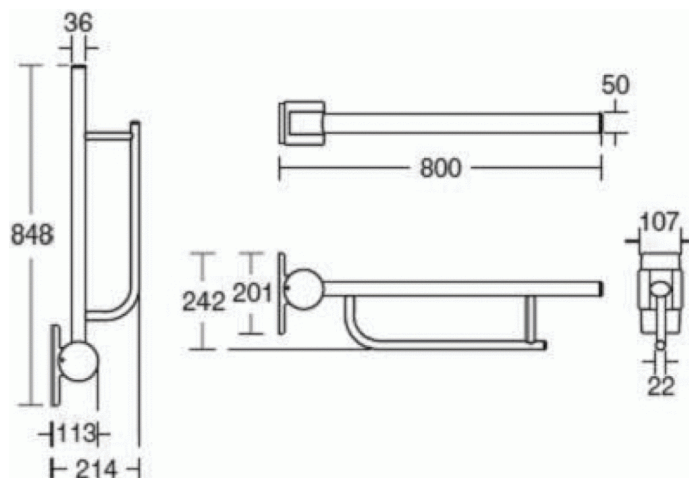

## Hinged support arm, 80 cm

### Hinged support arm, 80 cm

Contour 21 grab rails

A comprehensive range of grab rails for use where facilities for people with disabilities or infirmities must be provided

35 mm tube

5 colour finishes

Concealed fixing

### VARIANTS

Hinged support arm, 65 cm	S6361
Hinged support arm, 80 cm	S6361