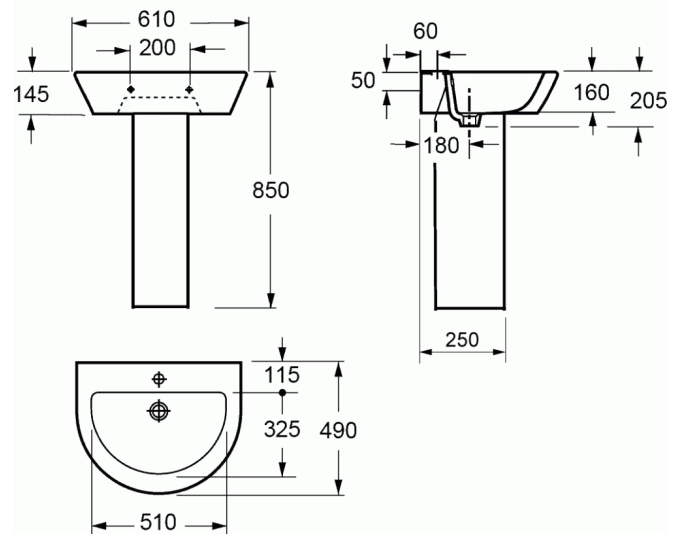

TECHNICAL DATA SHEET

ARCO 610MM BASIN WITH ONE TAP HOLE AND FULL PEDESTAL

Category:	basins	Code:	L1088/P1088
Guarantee:	25 year	Range:	arco
Type:	basins with full pedestals	Volume:	0.11
Weight:	36.40		

Dimensions are in millimetres except thread sizes which are BSP imperial.