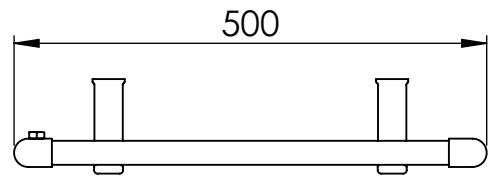

PHG080-50ZMC

Height: 800
Width: 500
Depth: 93-113

Tube ϕ : 25 + 30x40 D Section
Pipe Centres / Face-Face Cons: 455
Elec. element if specified: 150 W
Output @ 50° C Δ T Watts: 420 W
BTUs:1433 W

position of element
if specified dual
energy*/ electric

*Dual energy models require a conversion-tee, consult relevant drawing for details.

INSTINCT®

Instinct 25mm Straight Mocha

All dimensions in millimetres

Manufactured from Mild Steel

SCALE 1:8