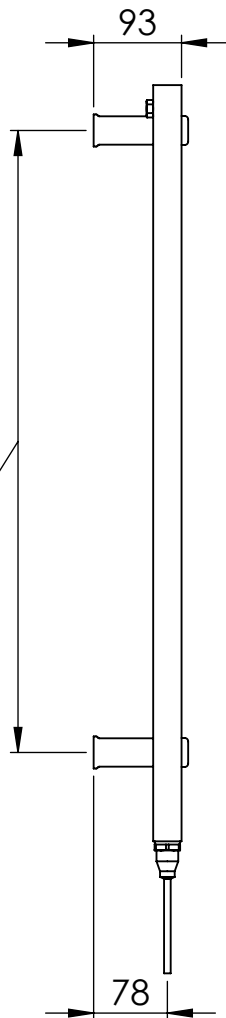

PHG080-50ZMC

Height: 800
Width: 500
Depth: 93-113

Tube ϕ : 25 + 30x40 D Section
Pipe Centres / Face-Face Cons: 455
Elec. element if specified: 150 W
Output @ 50° C Δ T Watts: 420 W
BTUs:1433 W

position of element
if specified dual
energy*/ electric

*Dual energy models require a conversion-tee, consult relevant drawing for details.

INSTINCT®

Instinct 25mm Straight Mocha

All dimensions in millimetres

Manufactured from Mild Steel

SCALE 1:8