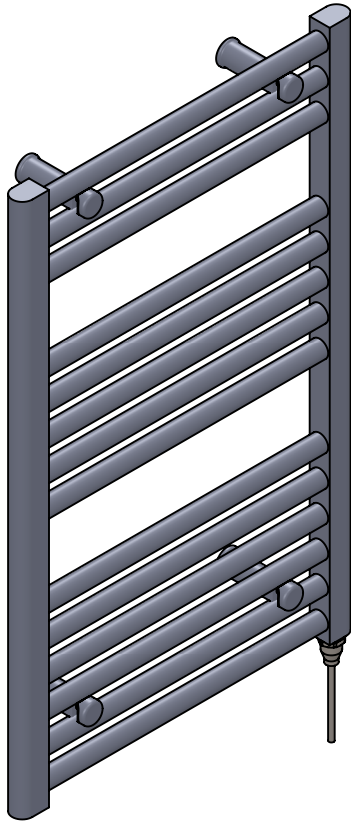

PHG080-50ZMC

Height: 800
Width: 500
Depth: 93-113

Tube ϕ : 25 + 30x40 D Section
Pipe Centres / Face-Face Cons: 455
Elec. element if specified: 150 W
Output @ 50° C Δ T Watts: 420 W
BTUs:1433 W

position of element
if specified dual
energy*/ electric

*Dual energy models require a conversion-tee, consult relevant drawing for details.

INSTINCT®

Instinct 25mm Straight Mocha

All dimensions in millimetres

Manufactured from Mild Steel

SCALE 1:8