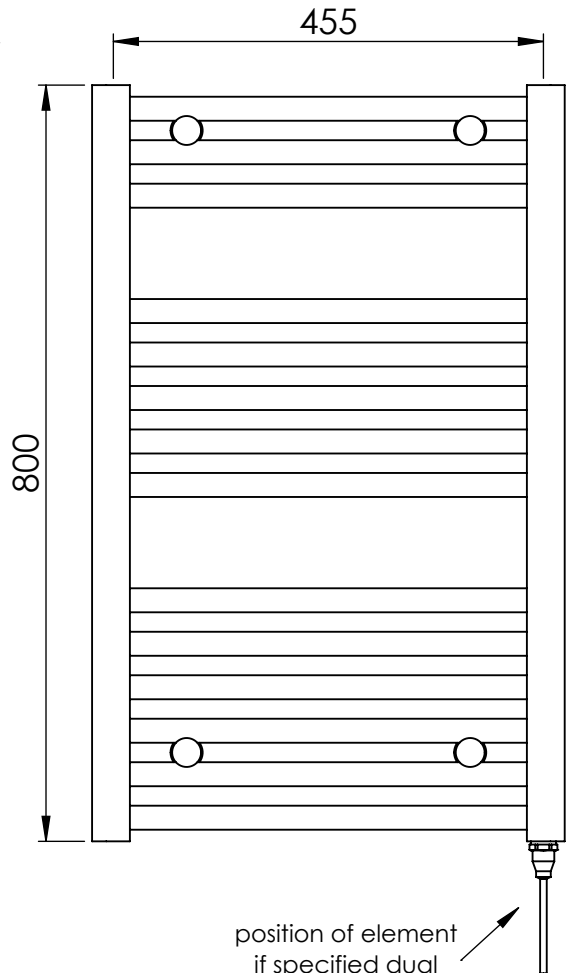

PHG080-50ZMC

Height: 800
Width: 500
Depth: 93-113

Tube ϕ : 25 + 30x40 D Section
Pipe Centres / Face-Face Cons: 455
Elec. element if specified: 150 W
Output @ 50° C Δ T Watts: 420 W
BTUs:1433 W

position of element
if specified dual
energy*/ electric

*Dual energy models require a conversion-tee, consult relevant drawing for details.

INSTINCT®

Instinct 25mm Straight Mocha

All dimensions in millimetres

Manufactured from Mild Steel

SCALE 1:8