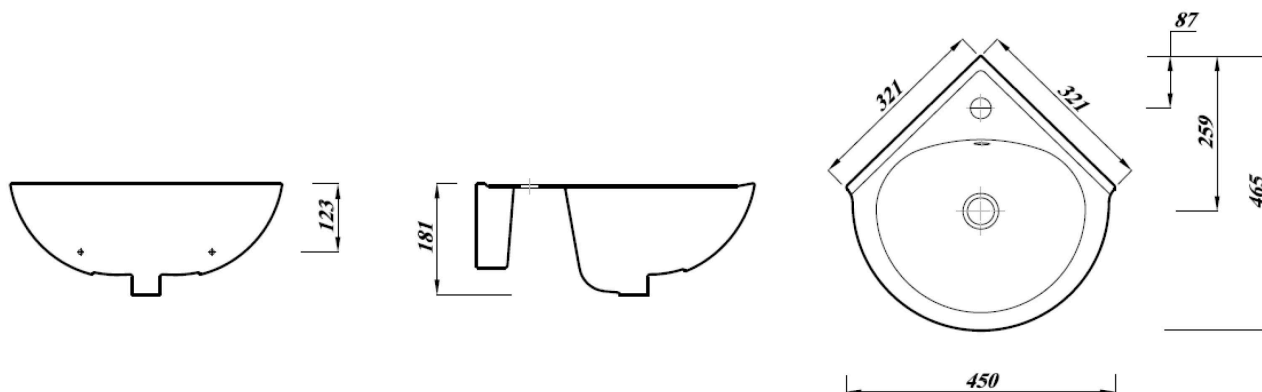

# LAGUNA 45CM CORNER BASIN 1TH

<b>Product Code</b>	<b>LGWHCR45BA1</b>
<b>Weight (Kg)</b>	8.7
<b>Material</b>	Vitreous China
<b>Tap holes</b>	1
<b>Extras</b>	Bracket - BRACK / Fixing bolts - FBWB Bottle trap - BOTRAPCH/ Waste - TROPNEW
<b>Suitable Pedestal</b>	LGWHPE

**Key features:**

- UKCA Compliant
- Internal overflow
- Lifetime ceramic guarantee\*

**Description:**

Corner basins are ideally suited for cloakrooms and smaller bathrooms where space is at a premium. This basin is also perfect for commercial applications mounting without the use of a pedestal. 321mm x 321mm

All dimensions are approximate and subject to normal ceramic variation. Although every effort is made not to change the above product specification, Lecico reserve the right to do so without prior notification if necessary. \*Against manufacturers defects. Full information on guarantees available upon request.