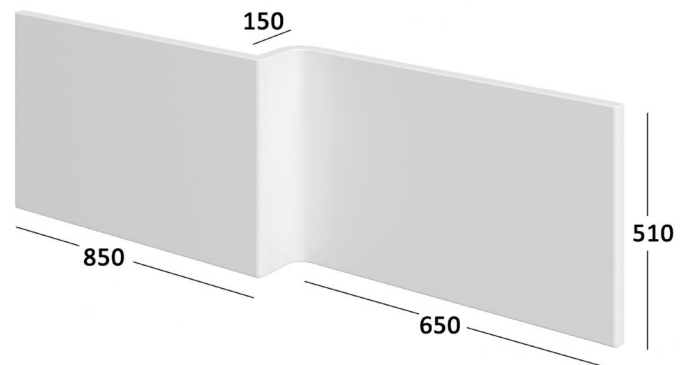

TECHNICAL DATA SHEET

NUANCE UNIVERSAL 1500MM SHOWER 3MM BATH PANEL

Category:	baths	Code:	INSSHOWNU006
Type:	bath panels	Range:	Nuance
Weight:	7.00	Volume:	0.06
Guarantee:	Manufacturing -25 years	EAN:	5060516860494