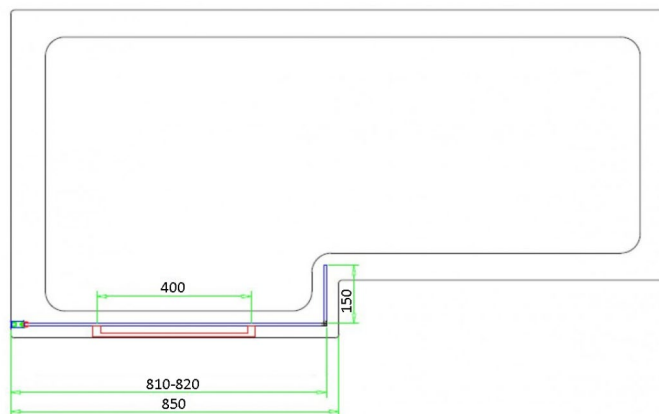

TECHNICAL DATA SHEET

NUANCE SHOWER BATH SCREEN UNIVERSAL

Category:	baths	Code:	INSSHOWNU007
Type:	showerbath screens	Range:	Nuance
Weight:	17.00	Volume:	0.12
Guarantee:	Manufacturing -25 years	EAN:	5060516860500

Dimensions are in millimetres except thread sizes which are BSP imperial.

Features

Includes chrome frame and handle
Screen height 1370mm

Notes

Our guarantee is subject to the product having been installed, used and maintained in accordance with our instructions. All working parts (such as hinges, ceramic disks, cartridges, seals and cistern fittings), which are subject to normal wear and tear, are covered for 36 months from proof of purchase date. This excludes seats, which are covered for 12 months. Our guarantee applies to the original purchaser and is nontransferable. Our guarantee is only applicable in the UK and ROI. This does not affect your statutory rights.