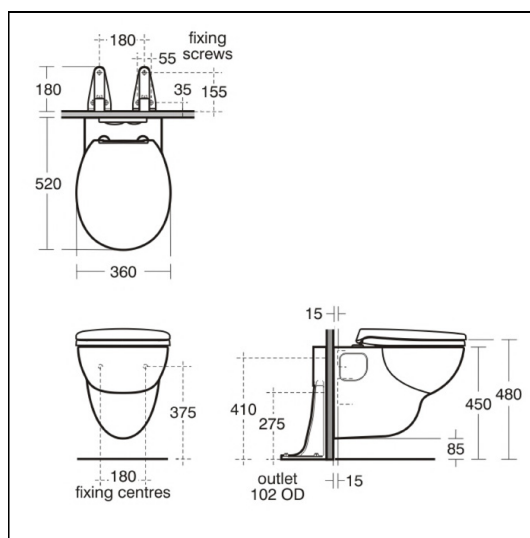

Contour 21 Rimless Wall Mounted WC Pan

ILLUSTRATED

- S3076** Contour 21 rimless wall mounted WC pan with horizontal outlet
- S3643** Conceala 2 4.5/3 or 4/2.6 litre cistern, dual flush valve, side supply, internal overflow, alternative height plastic flushbends, no flushplate/button
- S4066** Contour 21 toilet seat only, top fixing hinges and retaining buffers
- S4504** Contemporary flush plate, dual flush, Armitage Shanks logo for Conceala 2 cisterns
- S9139** Support bracket for wall mounted WC raised height with bolts

OPTIONS

- S3617** Conceala 2 4.5 or 6 litre cistern, single flush syphon, side supply, internal overflow, plastic flushbend and long CP lever
- S3640** Conceala 2 4.5 litre cistern, single flush valve, side supply, internal overflow and alternative height plastic flushbends
- S3599** Sensorflow 21 WC flushing device, panel mounted sensor complete with concealed valve and 4 or 4.5 litre duct cistern
- S4065** Contour 21 toilet seat and cover, top fixing hinges
- S4067** Contour 21 toilet seat retaining buffers, white
- S4513** Palm push button pneumatic, stainless steel for 31mm maximum thickness partition
- S4512** Finger push button pneumatic, stainless steel for 31mm maximum thickness partition
- S4305** Panekta outlet connector to convert horizontal outlet wcs to P trap
- S4300** Panekta outlet connector to convert horizontal outlet wcs to S or turned P trap

ILLUSTRATED PRODUCT DETAILS

Weights

- S3076** 20.41 KG
- S3643** 2.70 KG
- S4066** 1.55 KG
- S4504** 0.46 KG
- S9139** 4.28 KG

Materials

- S3076** Vitreous China
- S3643** Plastic
- S4066** Plastic
- S4504** Stainless Steel
- S9139** Metal

Finishes

- S3076** White (01)
- S3643** Neutral / No Finish (67)
- S4066** White (01)
- S4504** Stainless Steel finish (MY)
- S9139** Neutral / No Finish (67)

Capacity

- S3643** 4.0 litres

Designer

Robin Levien, RDI