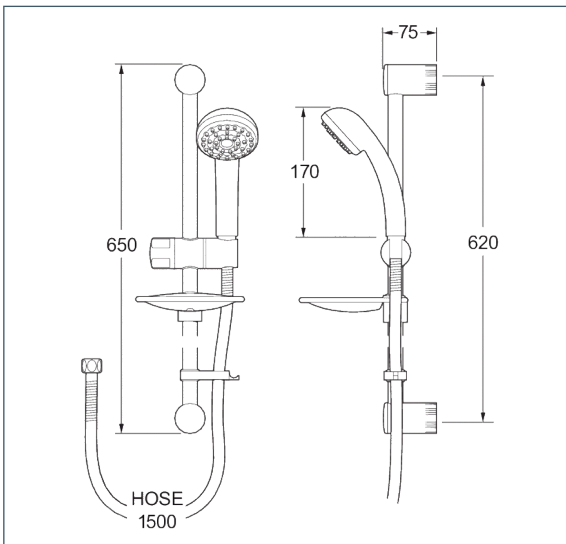

SHOWERS

DevaTM by METHVEN

Shower Kits

Core single mode signature shower kit

Product Code: SIGKITS01

Finish: Chrome

Features

Construction:	Stainless steel/ABS
Supply:	Suitable for all plumbing systems
Working Pressures:	0.1 - 5.0 bar
Handset Function:	1

- Double interlocked 1.5 metre hose

*Please refer to website for full warranty details.

Flow (Bar - l/min, open outlet)

Handset

Flow 0.1 Flow 0.3 Flow 0.5 Flow 1.0 Flow 2.0 Flow 3.0 Flow 4.0 Flow 5.0

2103706