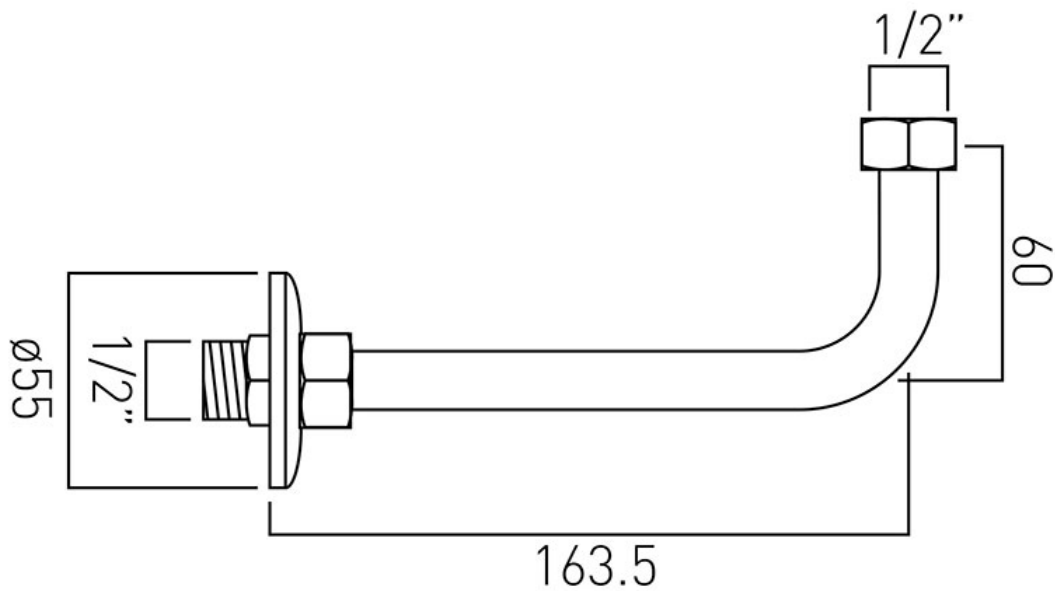

SPECIFICATION SHEET

COLLECTION:

PRODUCT CODE: WG-RETURNELBOW-1/2M

DESCRIPTION:

back to wall return elbow
with flange
for exposed shower valves

FINISH:

Chrome

FLOW REGULATOR:

N

tel: 01934 744466
email: sales@vado.com
www.vado.com

where inspiration flows
taps | showering | accessories

TECHNICAL DRAWING

COLLECTION:

PRODUCT CODE: WG-RETURNELBOW-1/2M

tel: 01934 744466
email: sales@vado.com
www.vado.com