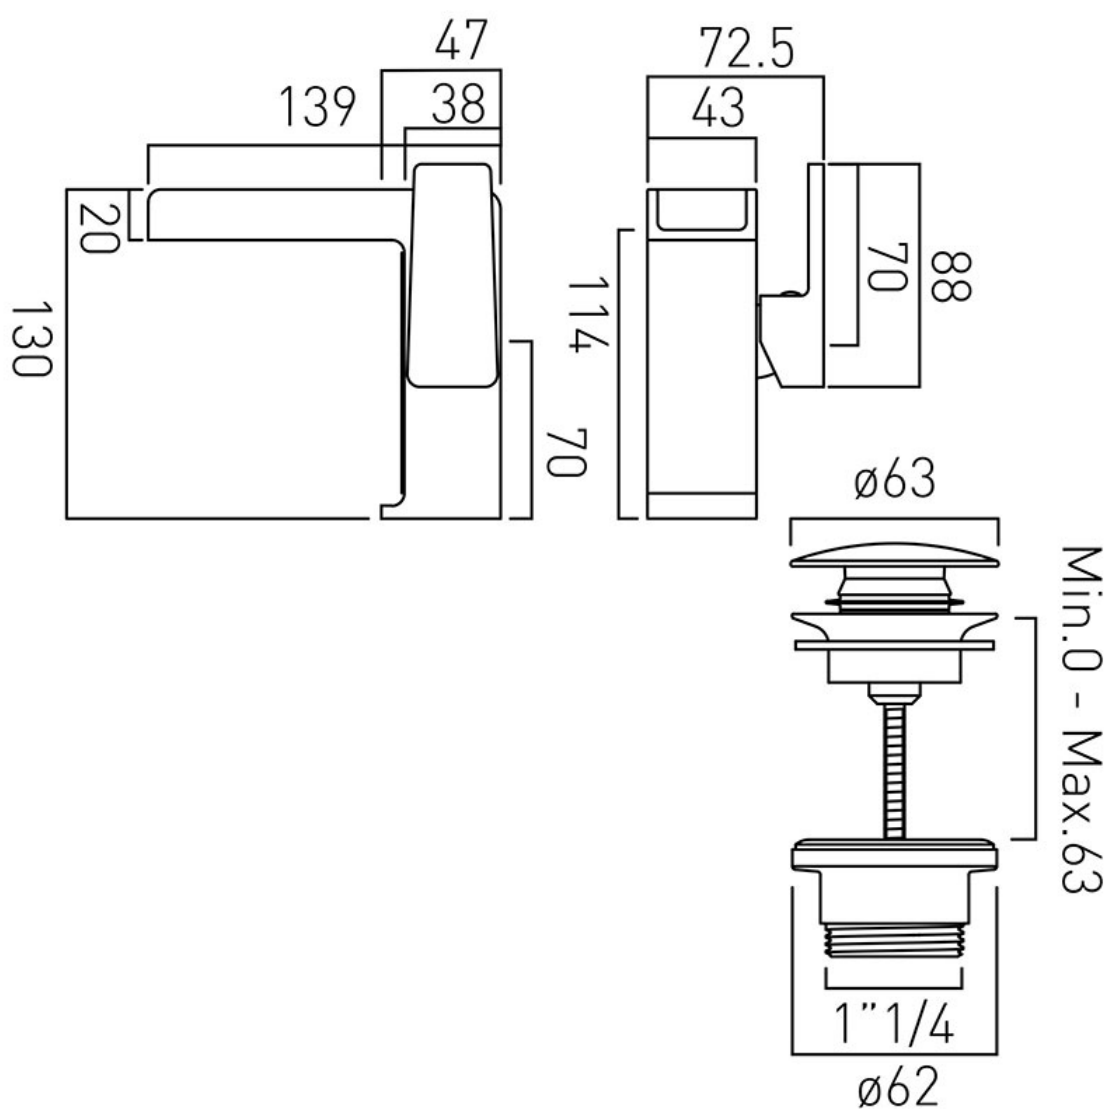

SPECIFICATION SHEET

COLLECTION: SYNERGIE

PRODUCT CODE: SYN-100/CC-C/P

DESCRIPTION:

mono basin mixer
with waterfall spout
single lever
deck mounted
smooth bodied
with universal basin waste
ceramic cartridge C-007-A25
2 x 1/2" nut x 400mm flexipipe connection
deck mount drill hole diameter 35mm
minimum operating pressure 1.0 bar MP

FINISH:

Chrome

FLOW REGULATOR:

flow regulator fitted as standard

MINIMUM OPERATING PRESSURE:

1.0 bar MP

FLOW RATE AT 3.0 BAR FLOW PRESSURE:

11 l/min

tel: 01934 744466
email: sales@vado.com
www.vado.com

where inspiration flows
taps | showering | accessories

TECHNICAL DRAWING

COLLECTION: SYNERGIE

PRODUCT CODE: SYN-100/CC-C/P

tel: 01934 744466
email: sales@vado.com
www.vado.com