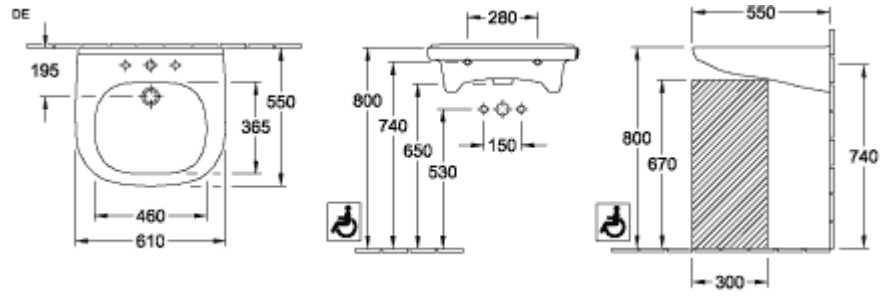

### PRODUCT INFORMATION

Article title	Villeroy & Boch ViCare Washbasin ViCare, 600 x 550 x 195 mm, White Alpin, with overflow, unpolished
Article number	41196001
Assembly / Assembly type	wall-mounted
Scope of delivery	1 x washbasin
Depth in mm	550
Width in mm	600
Height in mm	195
Interior depth	100
Collection	ViCare
Product designation	Washbasin ViCare
Suitable for	3-hole mixer, Accessible application
Material	Sanitary ceramics
surface	glossy
With overflow	Yes
Shape	Oval
Colour designation	White Alpin
Antibacterial surface (with AntiBac)	No
Easy surface cleaning (CeramicPlus)	No
Number of tap holes punched through	1
Number of tap holes pre-drilled	2
Underside of washbasin	unpolished
Number of bowls	1

# TECHNICAL DRAWINGS

41196001

41196001

41196001

41196001

41196001