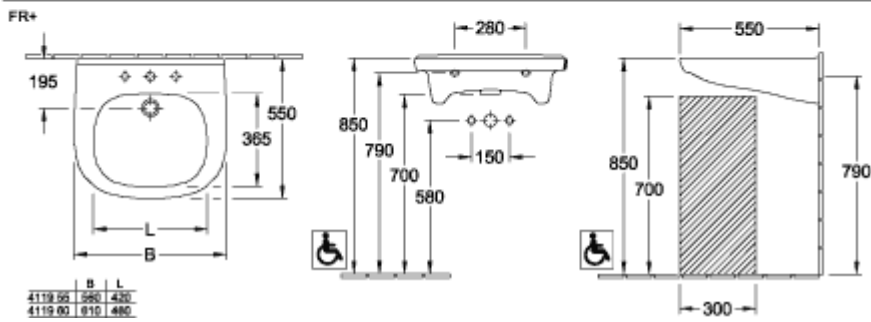

TECHNICAL DRAWINGS

41196001