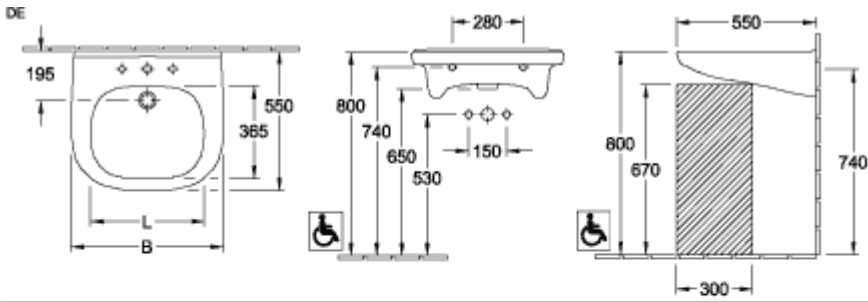

### PRODUCT INFORMATION

Article title	Villeroy & Boch ViCare Washbasin ViCare, 600 x 550 x 195 mm, White Alpin, with overflow, unpolished
Article number	41196001
Assembly / Assembly type	wall-mounted
Scope of delivery	1 x washbasin
Depth in mm	550
Width in mm	600
Height in mm	195
Interior depth	100
Collection	ViCare
Product designation	Washbasin ViCare
Suitable for	3-hole mixer, Accessible application
Material	Sanitary ceramics
surface	glossy
With overflow	Yes
Shape	Oval
Colour designation	White Alpin
Antibacterial surface (with AntiBac)	No
Easy surface cleaning (CeramicPlus)	No
Number of tap holes punched through	1
Number of tap holes pre-drilled	2
Underside of washbasin	unpolished
Number of bowls	1

# TECHNICAL DRAWINGS

41196001

41196001

41196001

41196001

41196001