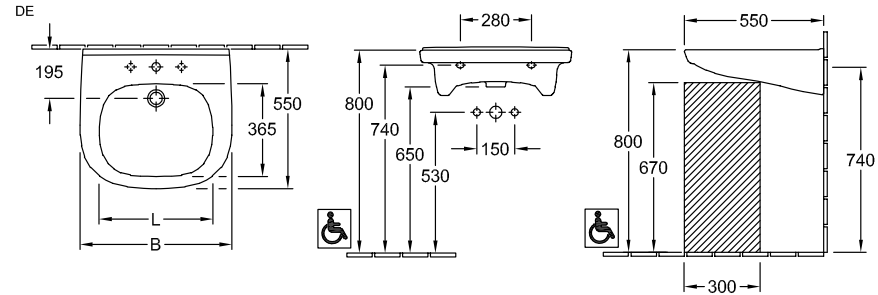

TECHNICAL DRAWINGS

41196001

41196001

41196001