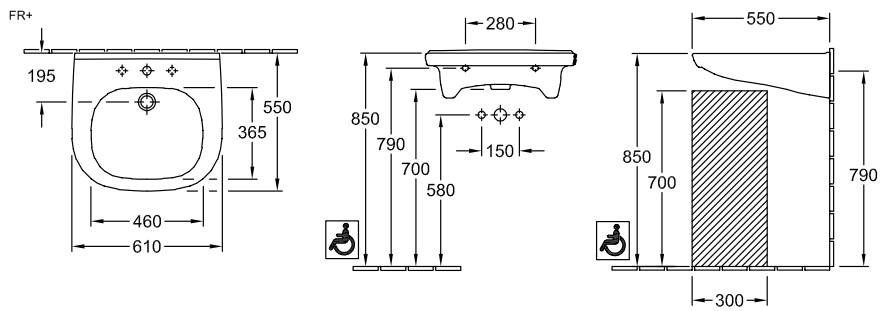

41196001

41196001

41196001