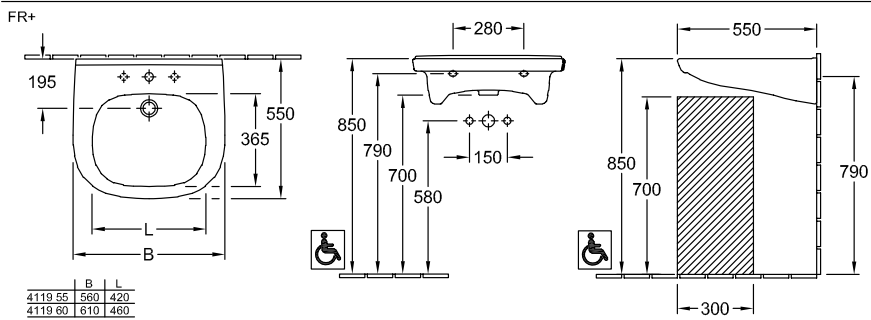

TECHNICAL DRAWINGS

41196001

41196001

41196001