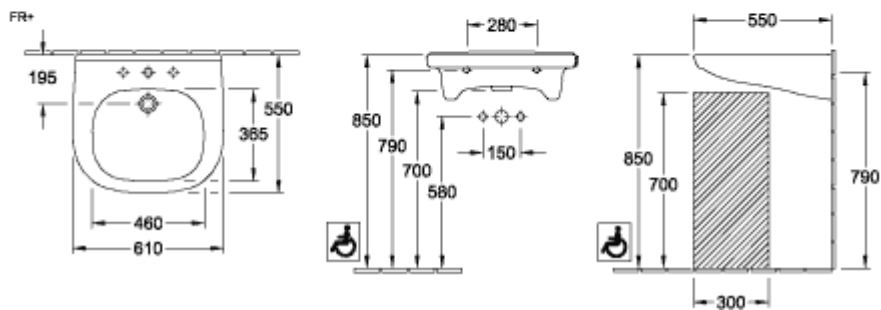

41196001

41196001

41196001