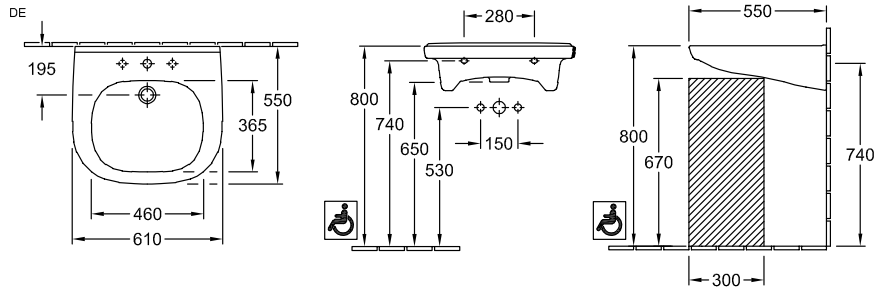

41196001

41196001

41196001