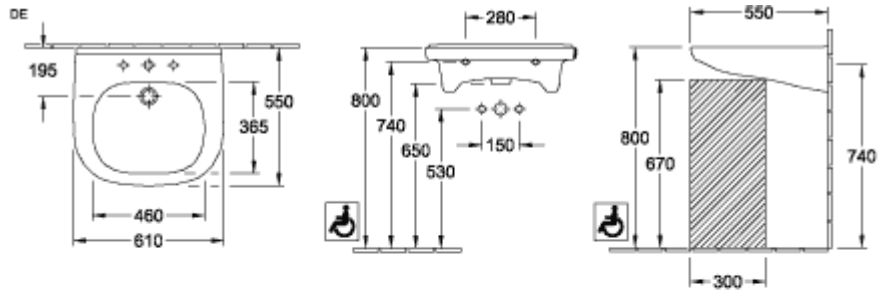

41196001

41196001

41196001