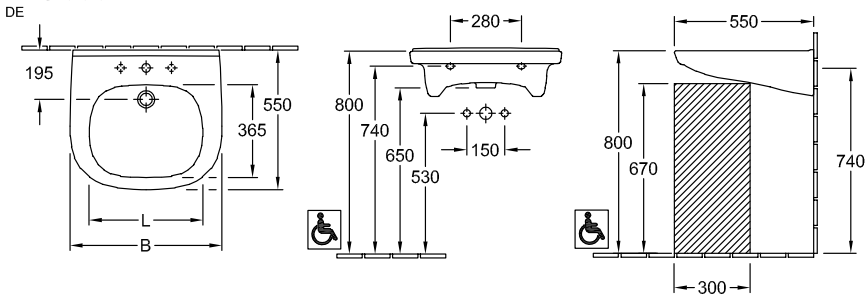

### PRODUCT INFORMATION

Article title	Villeroy & Boch ViCare Washbasin ViCare, 600 x 550 x 195 mm, White Alpin, with overflow, unpolished
Article number	41196001
Assembly / Assembly type	wall-mounted
Scope of delivery	1 x washbasin
Depth in mm	550
Width in mm	600
Height in mm	195
Interior depth	100
Collection	ViCare
Product designation	Washbasin ViCare
Suitable for	3-hole mixer, Accessible application
Material	Sanitary ceramics
surface	glossy
With overflow	Yes
Shape	Oval
Colour designation	White Alpin
Antibacterial surface (with AntiBac)	No
Easy surface cleaning (CeramicPlus)	No
Number of tap holes punched through	1
Number of tap holes pre-drilled	2
Underside of washbasin	unpolished
Number of bowls	1

# TECHNICAL DRAWINGS

41196001

41196001

41196001

41196001

41196001