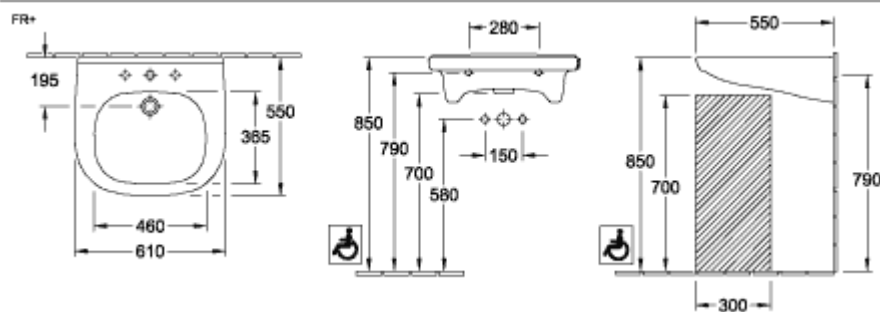

### PRODUCT INFORMATION

Article title	Villeroy & Boch ViCare Washbasin ViCare, 600 x 550 x 195 mm, White Alpin, with overflow, unpolished
Article number	41196001
Assembly / Assembly type	wall-mounted
Scope of delivery	1 x washbasin
Depth in mm	550
Width in mm	600
Height in mm	195
Interior depth	100
Collection	ViCare
Product designation	Washbasin ViCare
Suitable for	3-hole mixer, Accessible application
Material	Sanitary ceramics
surface	glossy
With overflow	Yes
Shape	Oval
Colour designation	White Alpin
Antibacterial surface (with AntiBac)	No
Easy surface cleaning (CeramicPlus)	No
Number of tap holes punched through	1
Number of tap holes pre-drilled	2
Underside of washbasin	unpolished
Number of bowls	1

# TECHNICAL DRAWINGS

41196001

41196001

41196001

41196001

41196001