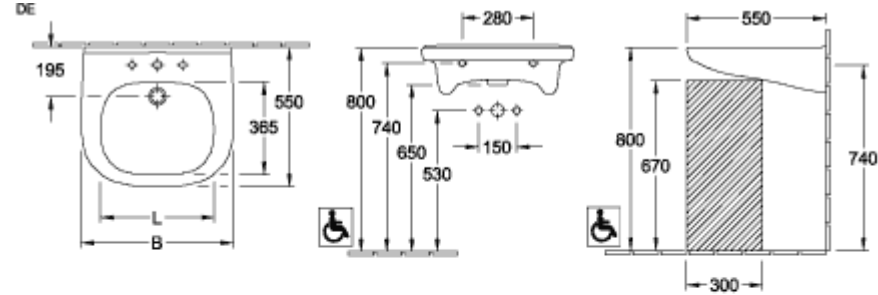

TECHNICAL DRAWINGS

41196001