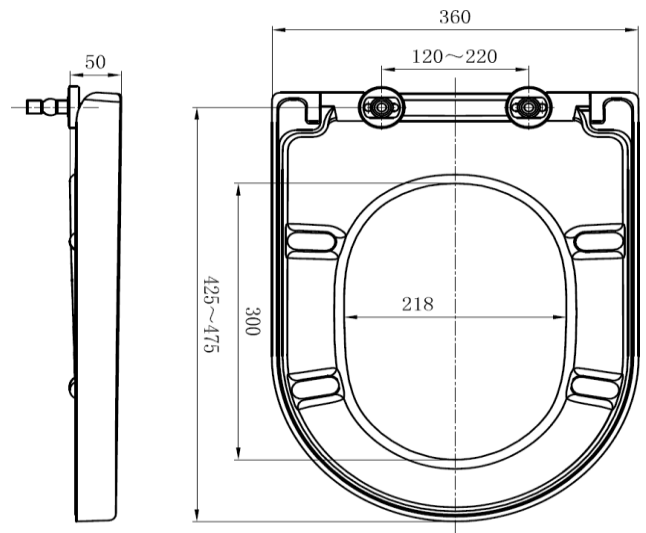

Product Code

INSWA003

Instinct INSWA003 Wave Slow Close Seat - Quick Release 500x390x70mm

Category:	Toilets	Weight	3.05 KG	Range	Wave
Guarantee:	Sanitaryware		10 years	Instinct Code	INSWA003
	Cistern Fittings		3 years	Colour:	White
	Seats		1 year	EAN CODE	5060516861613

Dimensions are in Millimetres except thread sizes which are BSP imperial

Features:

Soft Close Mechanism
Quick Release Seat Hinges
Includes fixings

Approvals:

CE Approved YES
Made to British Standard YES
WRAS Approved