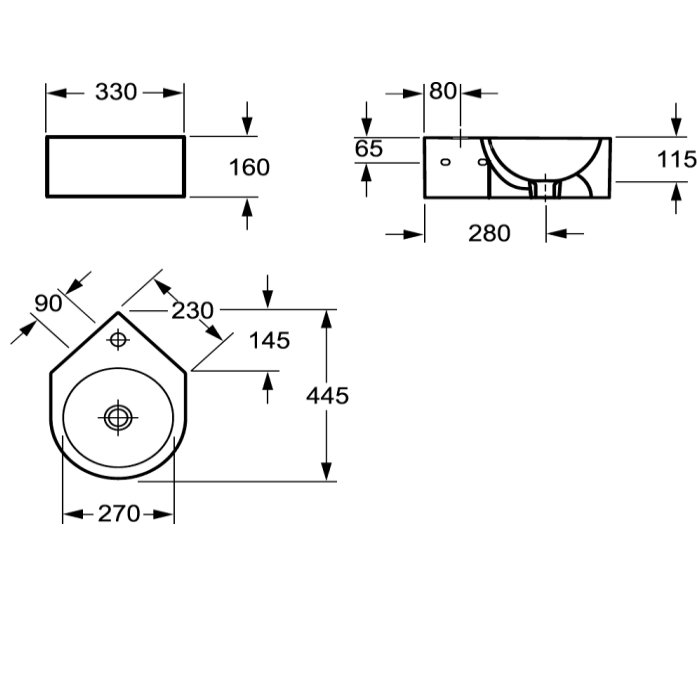

Product Code	INSWA015
---------------------	----------

Instinct INSWA015 Wave Corner Cloakroom Basin 330x445x160mm

Category:	Basins	Weight	11 KG	Range	Wave
Guarantee:	Sanitaryware		25 years	Instinct Code	INSWA015
	Cistern Fittings		3 years	Colour:	White
	Seats		1 year	EAN CODE	5060516861675

Dimensions are in Millimetres except thread sizes which are BSP imperial

Features:

- Excludes fittings, wastes, taps
- Easy to Clean Glaze
- Fischer Fixing Systems recommended

Approvals:

- CE Approved YES
- Made to British Standard YES
- WRAS Approved