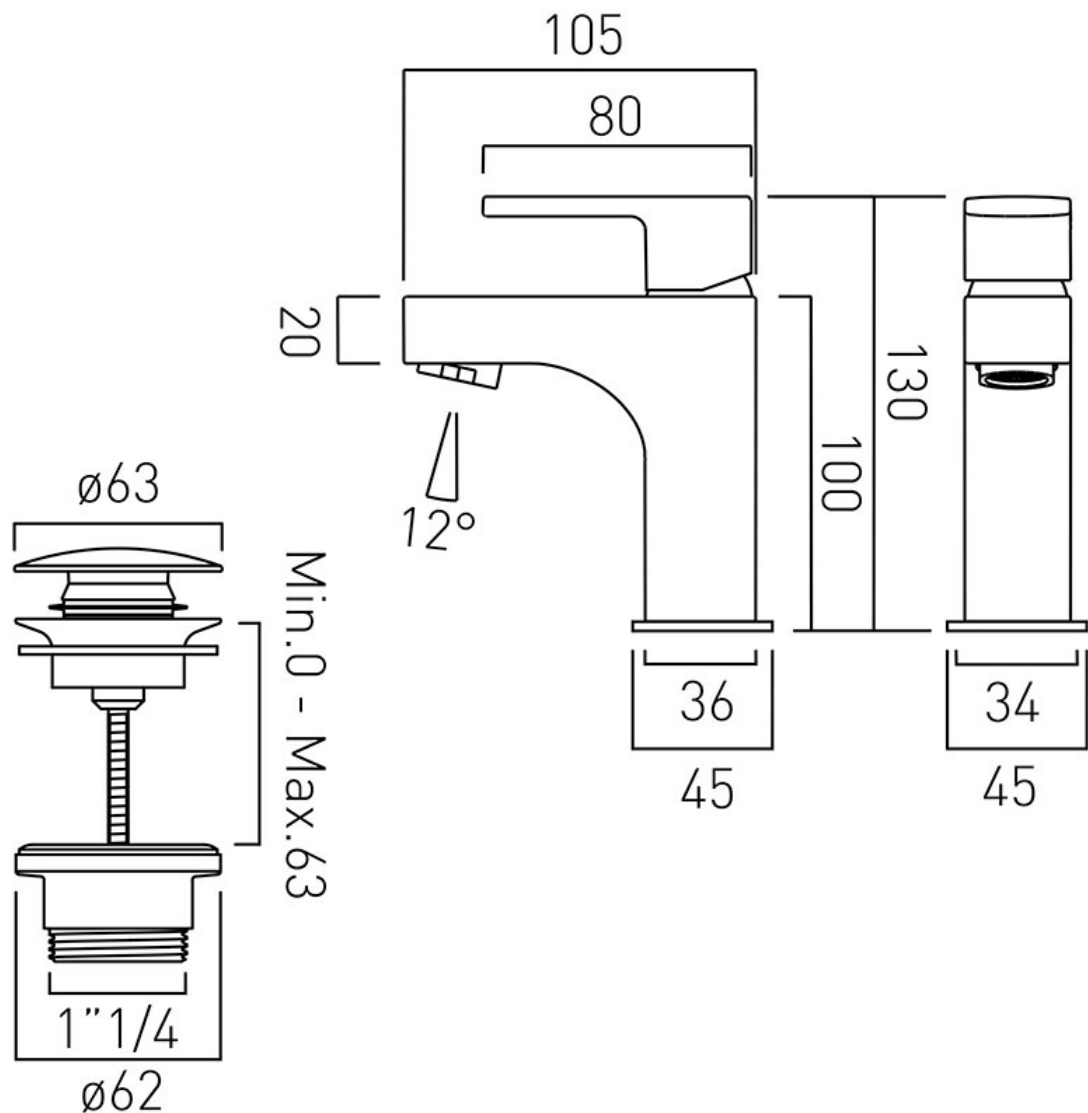

SPECIFICATION SHEET

COLLECTION: LIFE

PRODUCT CODE: LIF-100M/CC-C/P

DESCRIPTION:

mini mono basin mixer
single lever
deck mounted
smooth bodied
with universal basin waste
with directional water flow aerator
ceramic cartridge LIF-100M-CAR
2 x 1/2" x 400mm flexipipe connections
deck mount drill hole diameter 35mm
minimum operating pressure 0.5 bar LP

FINISH:

Chrome

FLOW REGULATOR:

FR-100/5-PLA

MINIMUM OPERATING PRESSURE:

0.5 bar LP

FLOW RATE AT 3.0 BAR FLOW PRESSURE:

11 l/min

tel: 01934 744466
email: sales@vado.com
www.vado.com

where inspiration flows
taps | showering | accessories

TECHNICAL DRAWING

COLLECTION: LIFE

PRODUCT CODE: LIF-100M/CC-C/P

tel: 01934 744466
email: sales@vado.com
www.vado.com