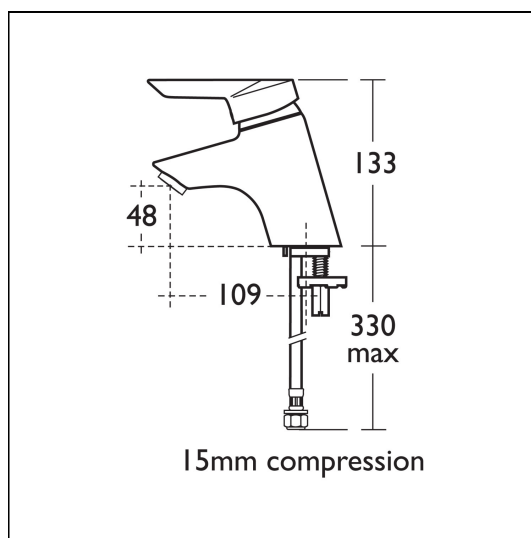

Piccolo 21 Washbasin Mixer 1 Hole Single Lever no Pop Up Waste

ILLUSTRATED

B8260 Piccolo 21 washbasin 1 hole single lever mixer, no waste, 4.7 litres per minute laminar flow regulator, anti-vandal outlet, optional flow straightener, flexible tails

ILLUSTRATED PRODUCT DETAILS

Weights

B8260 1.65 KG

Finishes

B8260  Chrome (AA)

Materials

B8260 Chrome Plated Brass

Flow rates

B8260 4.7 Litres per minute @ 3 bar pressure

Special Notes

The CLICK cartridge offers water saving as slight resistance informs the user that only 50% of flow is being used. Also features a limiting device that can restrict movement of the handle on the hot side, adding a major safety feature. Consideration should be given to safe hot water delivery and the use of an appropriate temperature reduction device. Regulated flow rate 4.7 or 5 litres per minute. Unregulated flow rate 5 litres per minute at 0.1 bar